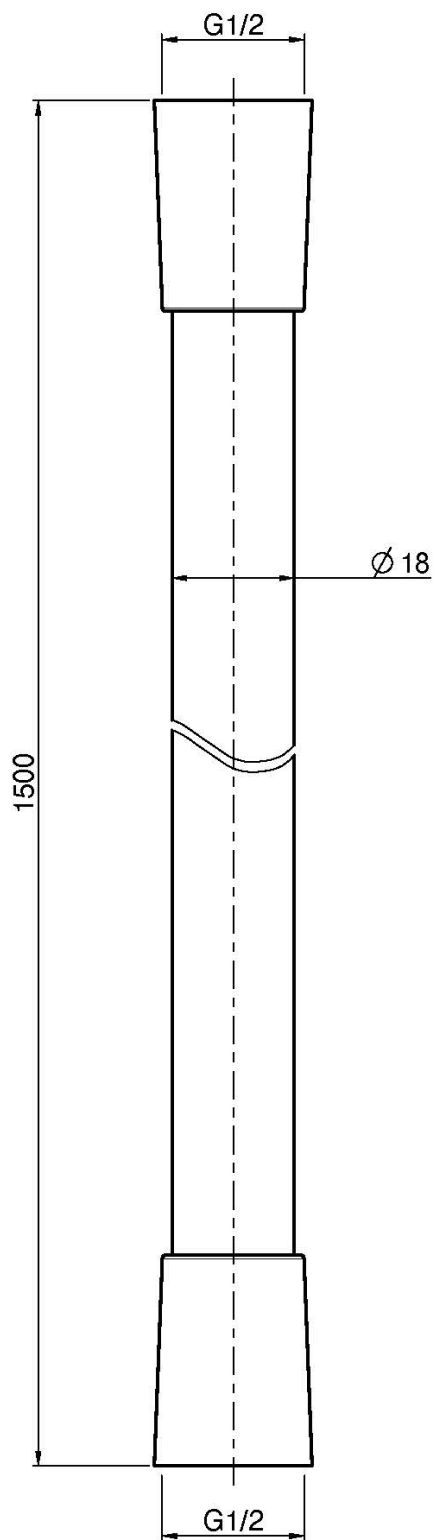

Code F5910

**BLACK FLEXIBLE HOSE DIAMETER 18 MM**

- high flow rate
- to be combined with Switch only

Finishing

 BLACK MATT  
NS

IMAGE

See the general sales conditions in our current pricelist

This drawing is the property of FIMA Carlo Frattini. Any complete or partial reproduction, or any transmission to third party without FIMA Carlo Frattini authorization is forbidden.