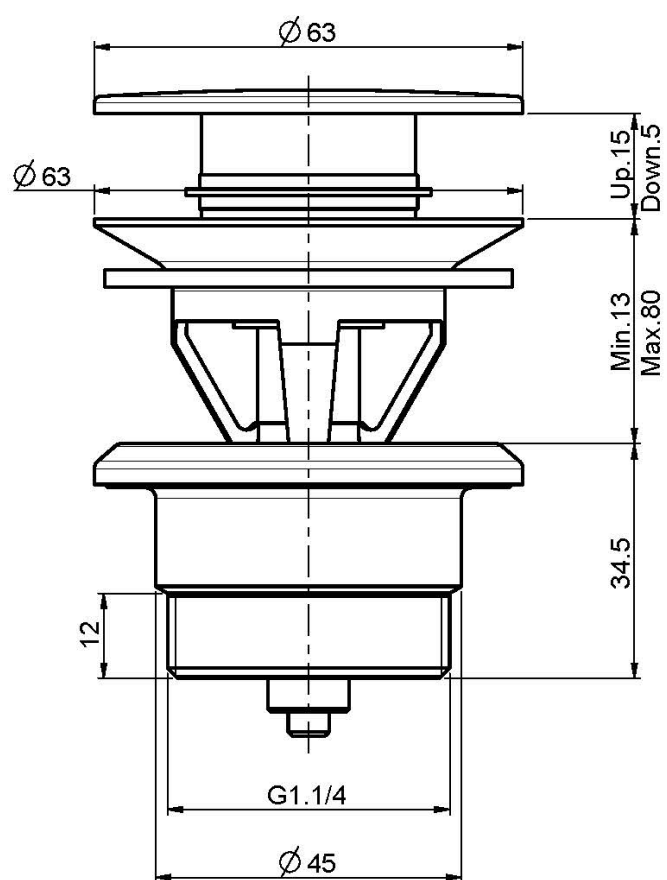

This drawing is the property of FIMA Carlo Frattini. Any complete or partial reproduction, or any transmission to third party without FIMA Carlo Frattini authorization is forbidden.