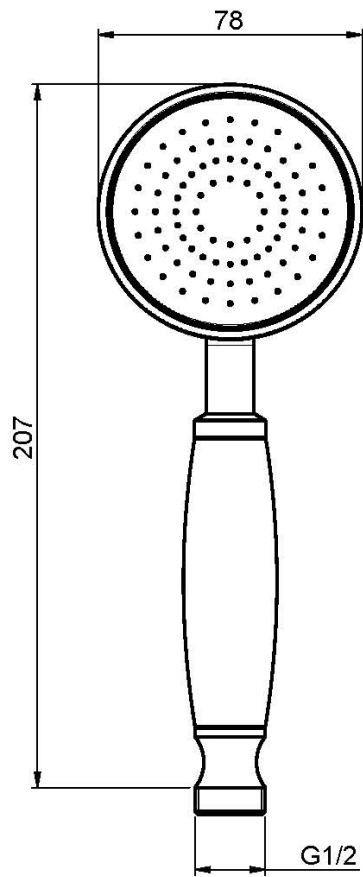

Code F2059

**BRASS HANDSHOWER**

**IMAGE**

**Finishing**

-  CHROM  
CR
-  BRUSHED NICKEL  
SN
-  GOLD  
OR
-  BRUSHED GOLD  
OS
-  OLD BRONZE  
BR
-  ANTIQUE COPPER  
RA

See the general sales conditions in our current pricelist