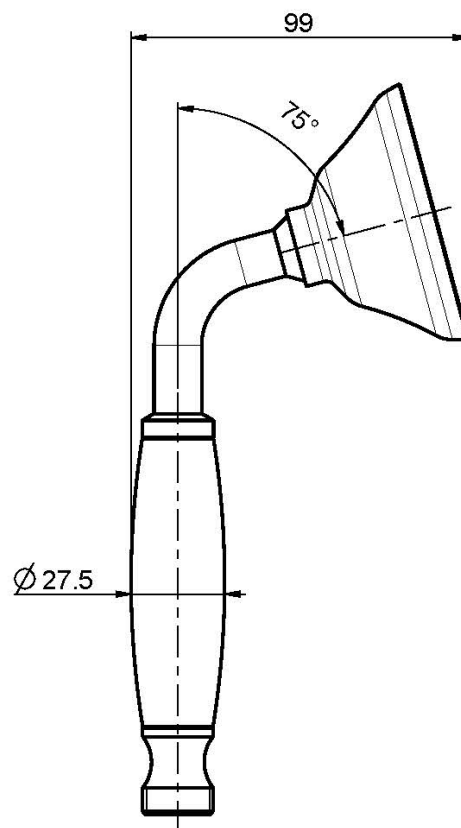

Code F2059

**BRASS HANDSHOWER**

**IMAGE**

**Finishing**

-  CHROM  
CR
-  BRUSHED NICKEL  
SN
-  GOLD  
OR
-  BRUSHED GOLD  
OS
-  OLD BRONZE  
BR
-  ANTIQUE COPPER  
RA

See the general sales conditions in our current pricelist