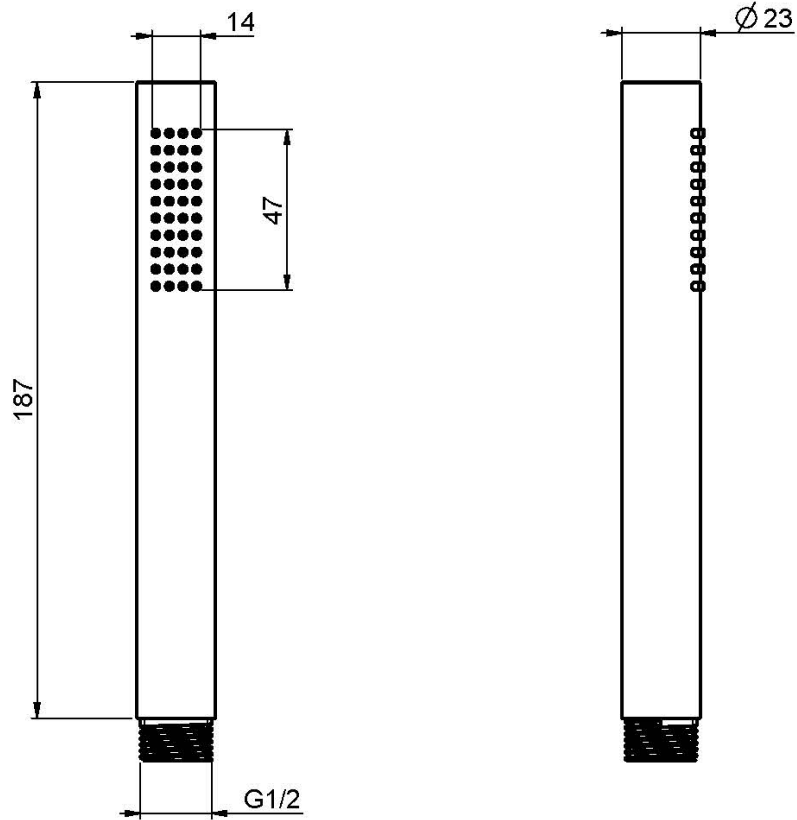

Code F20670T

BRASS HANDSHOWER

IMAGE

Finishing

-  CHROM
CR
-  HL
-  HS
-  ZL
-  ZS
-  BRUSHED NICKEL
SN
-  BLACK CHROME
CN
-  BRUSHED BLACK CHROME
CS
-  GOLD
OR
-  BRUSHED GOLD
OS

See the general sales conditions in our current pricelist