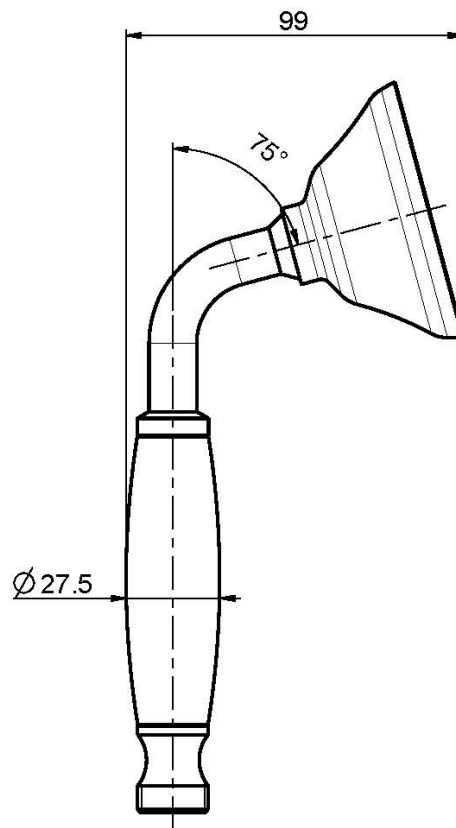

Code F2104

BRASS HANDSHOWER

IMAGE

Finishing

-  CHROM
CR
-  BRUSHED NICKEL
SN
-  GOLD
OR
-  BRUSHED GOLD
OS
-  OLD BRONZE
BR
-  ANTIQUE COPPER
RA

See the general sales conditions in our current pricelist

This drawing is the property of FIMA Carlo Frattini. Any complete or partial reproduction, or any transmission to third party without FIMA Carlo Frattini authorization is forbidden.