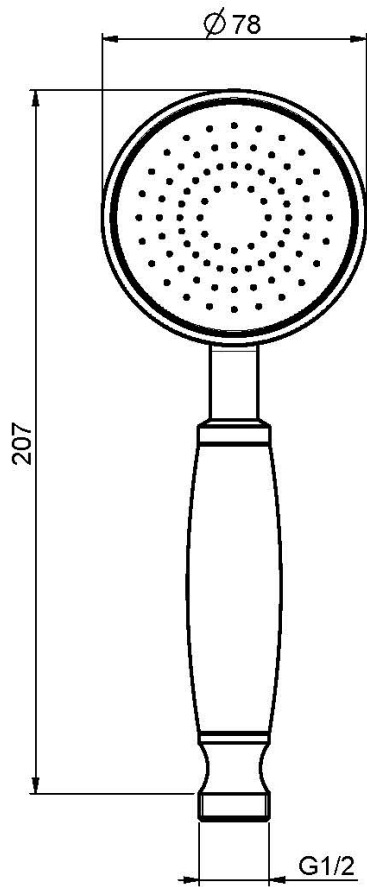

Code F2104

BRASS HANDSHOWER

IMAGE

Finishing

-  CHROM
CR
-  BRUSHED NICKEL
SN
-  GOLD
OR
-  BRUSHED GOLD
OS
-  OLD BRONZE
BR
-  ANTIQUE COPPER
RA

See the general sales conditions in our current pricelist

This drawing is the property of FIMA Carlo Frattini. Any complete or partial reproduction, or any transmission to third party without FIMA Carlo Frattini authorization is forbidden.