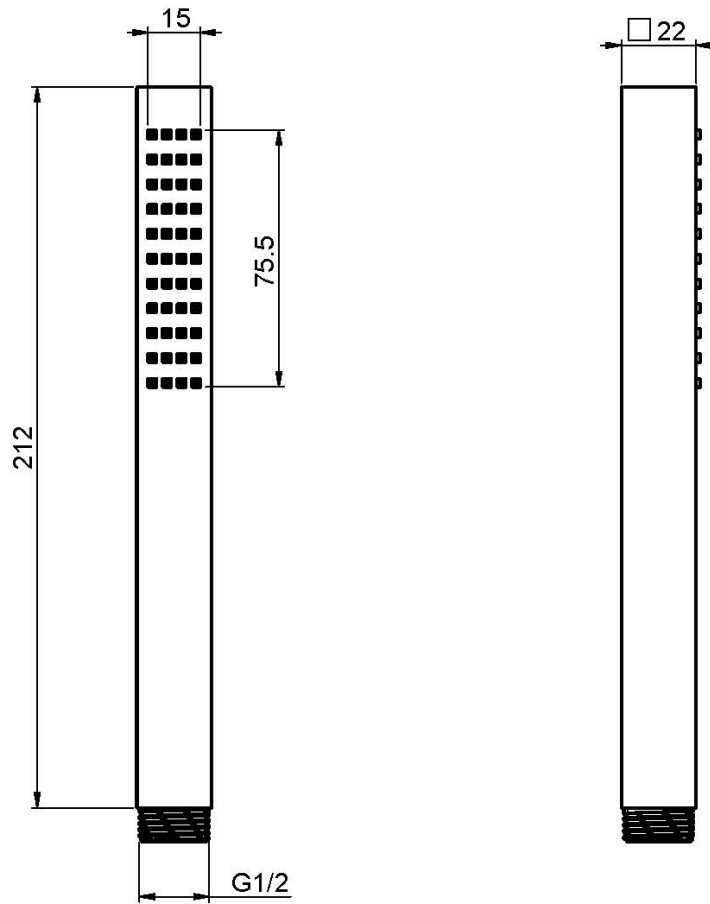

This drawing is the property of FIMA Carlo Frattini. Any complete or partial reproduction, or any transmission to third party without FIMA Carlo Frattini authorization is forbidden.