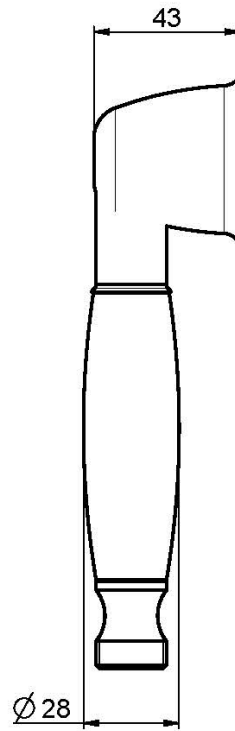

Code F2049

BRASS HANDSHOWER

IMAGE

Finishing

-  CHROM
CR
-  BRUSHED NICKEL
SN
-  GOLD
OR
-  BRUSHED GOLD
OS
-  OLD BRONZE
BR
-  ANTIQUE COPPER
RA

See the general sales conditions in our current pricelist

This drawing is the property of FIMA Carlo Frattini. Any complete or partial reproduction, or any transmission to third party without FIMA Carlo Frattini authorization is forbidden.