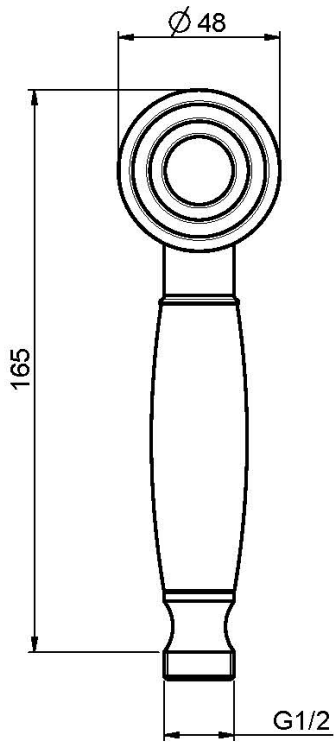

Code F2049

BRASS HANDSHOWER

IMAGE

Finishing

-  CHROM
CR
-  BRUSHED NICKEL
SN
-  GOLD
OR
-  BRUSHED GOLD
OS
-  OLD BRONZE
BR
-  ANTIQUE COPPER
RA

See the general sales conditions in our current pricelist

This drawing is the property of FIMA Carlo Frattini. Any complete or partial reproduction, or any transmission to third party without FIMA Carlo Frattini authorization is forbidden.