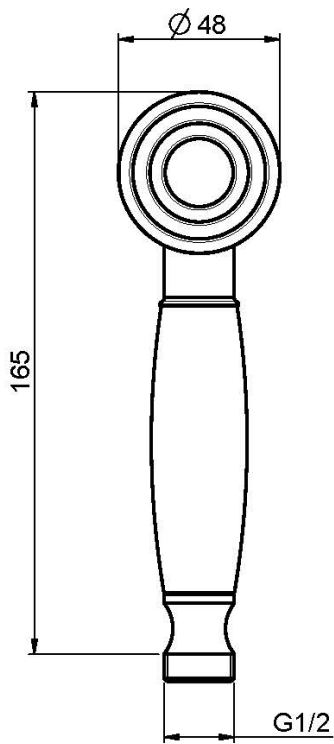

Code F2049

BRASS HANDSHOWER

IMAGE

Finishing

-  CHROM
CR
-  BRUSHED NICKEL
SN
-  GOLD
OR
-  BRUSHED GOLD
OS
-  OLD BRONZE
BR
-  ANTIQUE COPPER
RA

See the general sales conditions in our current pricelist

This drawing is the property of FIMA Carlo Frattini. Any complete or partial reproduction, or any transmission to third party without FIMA Carlo Frattini authorization is forbidden.