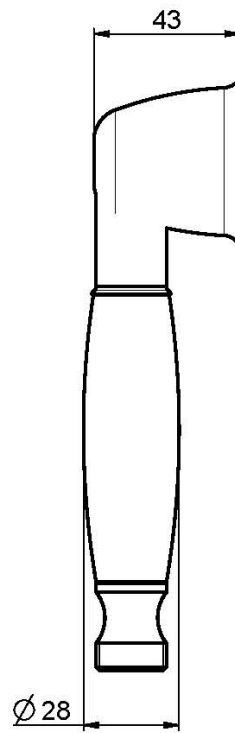

Code F2049

BRASS HANDSHOWER

IMAGE

Finishing

-  CHROM
CR
-  BRUSHED NICKEL
SN
-  GOLD
OR
-  BRUSHED GOLD
OS
-  OLD BRONZE
BR
-  ANTIQUE COPPER
RA

See the general sales conditions in our current pricelist

This drawing is the property of FIMA Carlo Frattini. Any complete or partial reproduction, or any transmission to third party without FIMA Carlo Frattini authorization is forbidden.