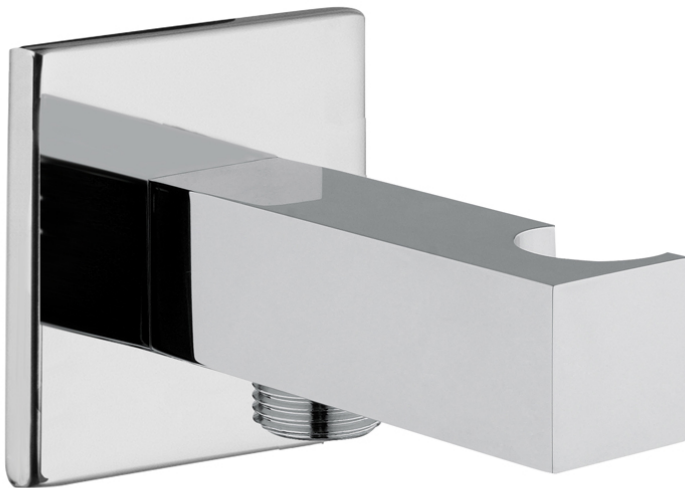

Code F2438N

**BRASS HOLDER WITH WATER
CONNECTION 1/2"**

IMAGE

Finishing

-  CHROM
CR
-  HL
-  HS
-  ZL
-  ZS
-  BRUSHED NICKEL
SN
-  BLACK CHROME
CN
-  BRUSHED BLACK CHROME
CS
-  WHITE MATT
BS
-  BLACK MATT
NS
-  GOLD
OR
-  BRUSHED GOLD
OS