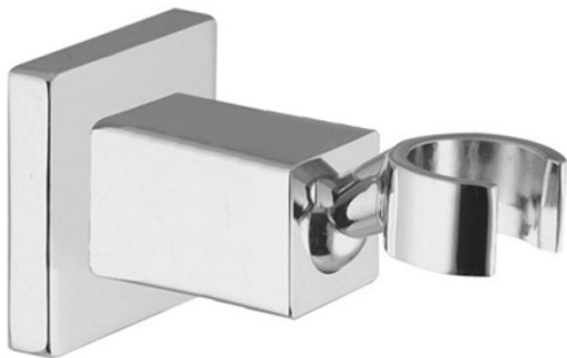

Code F2204

BRASS SHOWER HOLDER

IMAGE

Finishing

-  CHROM
CR
-  HL
-  HS
-  ZL
-  ZS
-  BRUSHED NICKEL
SN
-  BLACK CHROME
CN
-  BRUSHED BLACK CHROME
CS
-  WHITE MATT
BS
-  BLACK MATT
NS
-  GOLD
OR
-  BRUSHED GOLD
OS