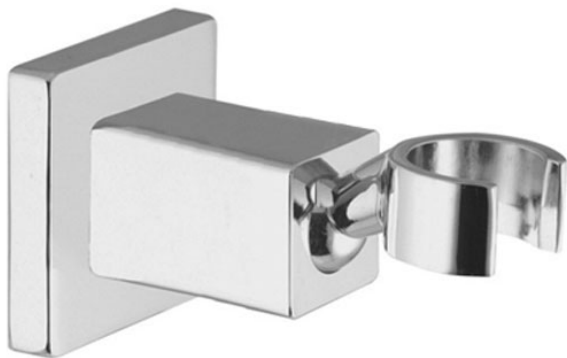

Code F2204

**BRASS SHOWER HOLDER**

**IMAGE**

**Finishing**

-  CHROM  
CR
-  HL
-  HS
-  ZL
-  ZS
-  BRUSHED NICKEL  
SN
-  BLACK CHROME  
CN
-  BRUSHED BLACK CHROME  
CS
-  WHITE MATT  
BS
-  BLACK MATT  
NS
-  GOLD  
OR
-  BRUSHED GOLD  
OS