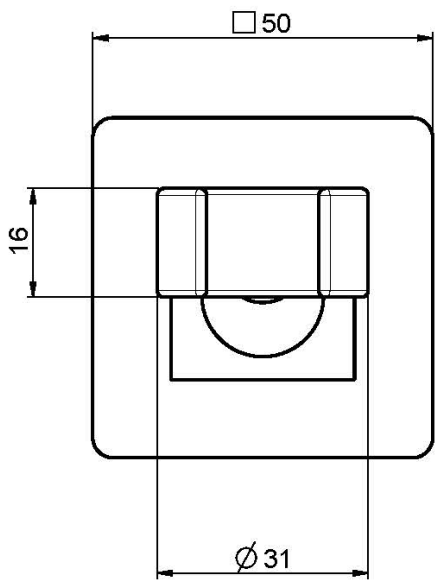

This drawing is the property of FIMA Carlo Frattini. Any complete or partial reproduction, or any transmission to third party without FIMA Carlo Frattini authorization is forbidden.