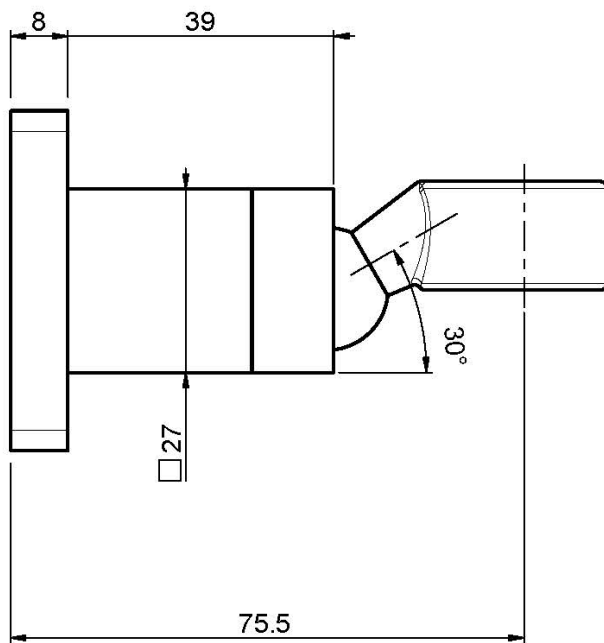

This drawing is the property of FIMA Carlo Frattini. Any complete or partial reproduction, or any transmission to third party without FIMA Carlo Frattini authorization is forbidden.