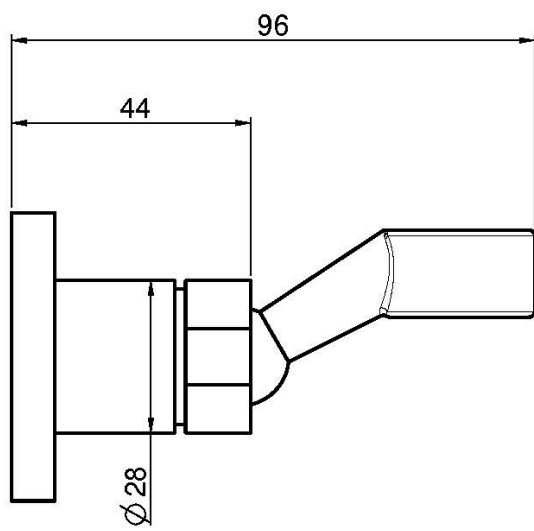

This drawing is the property of FIMA Carlo Frattini. Any complete or partial reproduction, or any transmission to third party without FIMA Carlo Frattini authorization is forbidden.