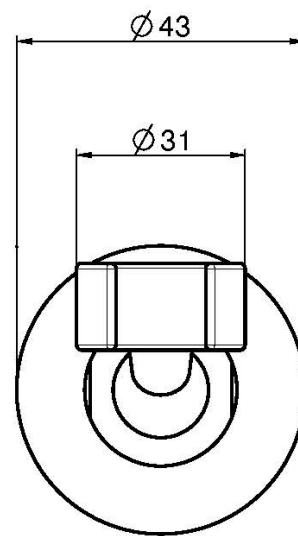

This drawing is the property of FIMA Carlo Frattini. Any complete or partial reproduction, or any transmission to third party without FIMA Carlo Frattini authorization is forbidden.