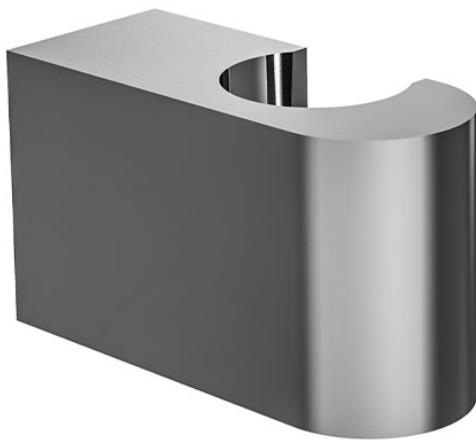

Code F5904

**BRASS SHOWER HOLDER**

**IMAGE**

**Finishing**

-  CHROM  
CR
-  HL
-  HS
-  ZL
-  ZS
-  BRUSHED NICKEL  
SN
-  BLACK CHROME  
CN
-  BRUSHED BLACK CHROME  
CS
-  WHITE MATT  
BS
-  BLACK MATT  
NS
-  GOLD  
OR
-  BRUSHED GOLD  
OS