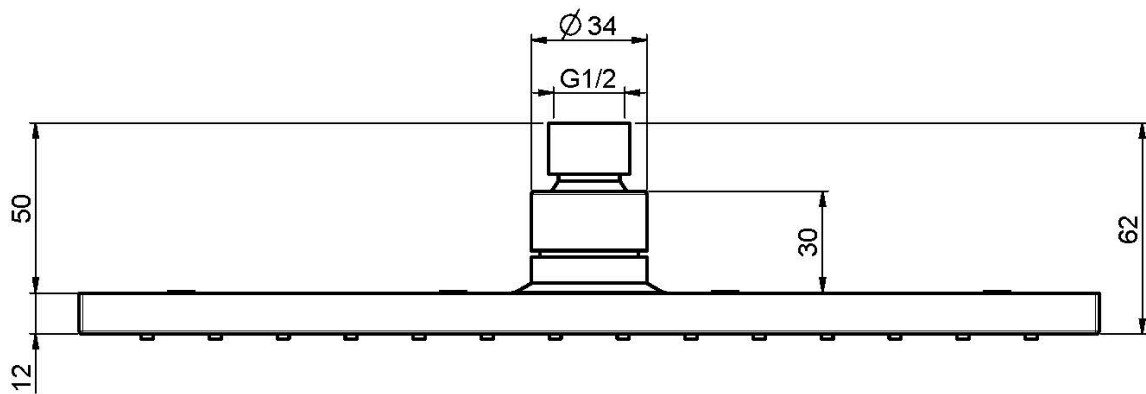

This drawing is the property of FIMA Carlo Frattini. Any complete or partial reproduction, or any transmission to third party without FIMA Carlo Frattini authorization is forbidden.