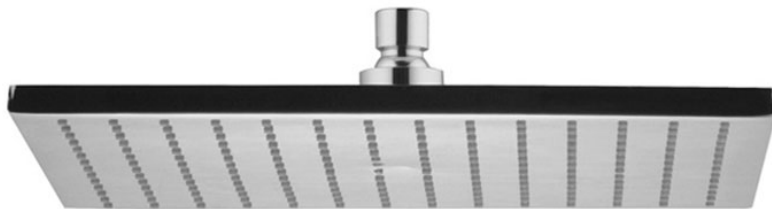

Code F2216/2

BRASS SHOWERHEAD

• 300x300 mm

IMAGE

Finishing

-  CHROM
CR
-  HL
-  HS
-  ZL
-  ZS
-  BRUSHED NICKEL
SN
-  BLACK CHROME
CN
-  BRUSHED BLACK CHROME
CS
-  WHITE MATT
BS
-  BLACK MATT
NS
-  GOLD
OR
-  BRUSHED GOLD
OS