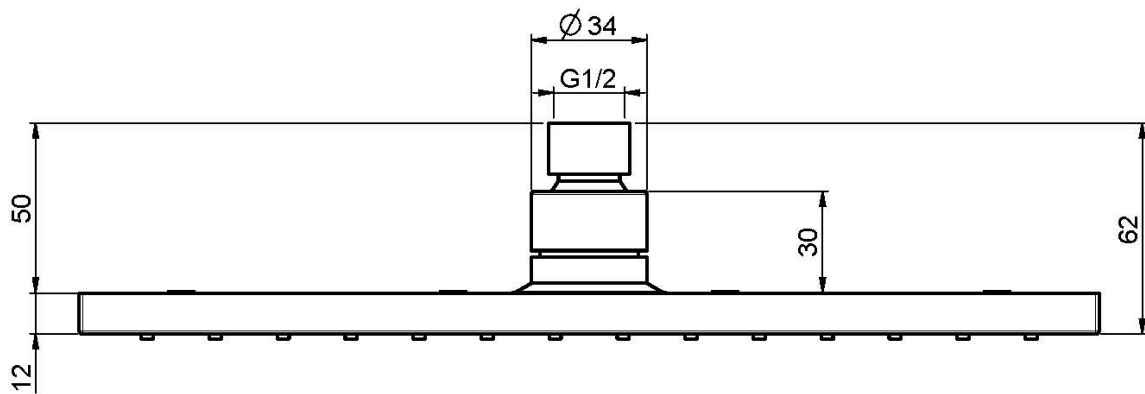

This drawing is the property of FIMA Carlo Frattini. Any complete or partial reproduction, or any transmission to third party without FIMA Carlo Frattini authorization is forbidden.