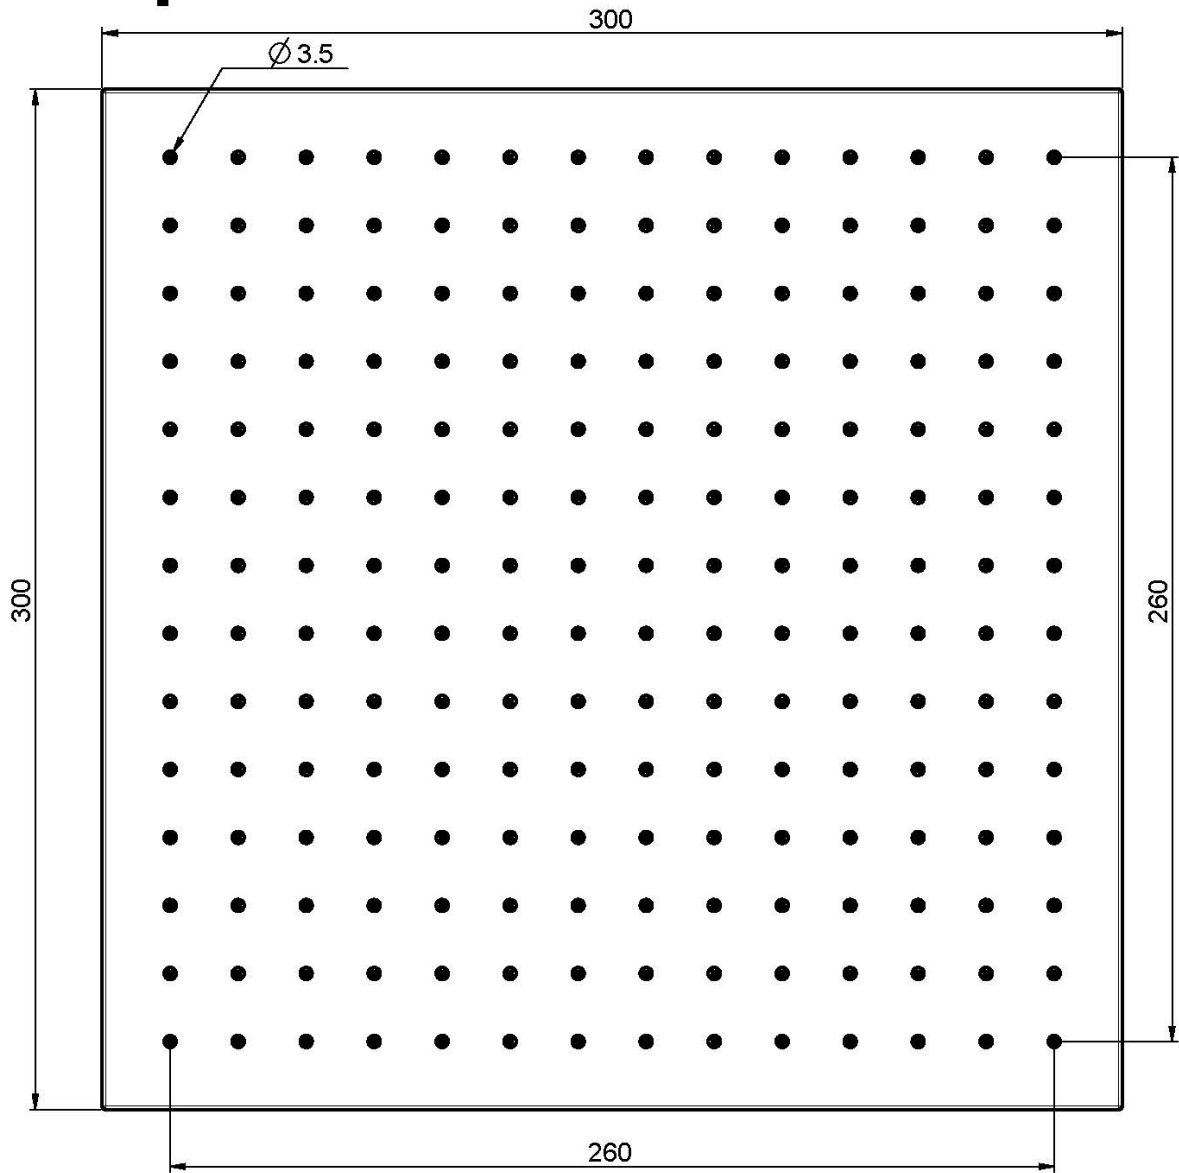

This drawing is the property of FIMA Carlo Frattini. Any complete or partial reproduction, or any transmission to third party without FIMA Carlo Frattini authorization is forbidden.