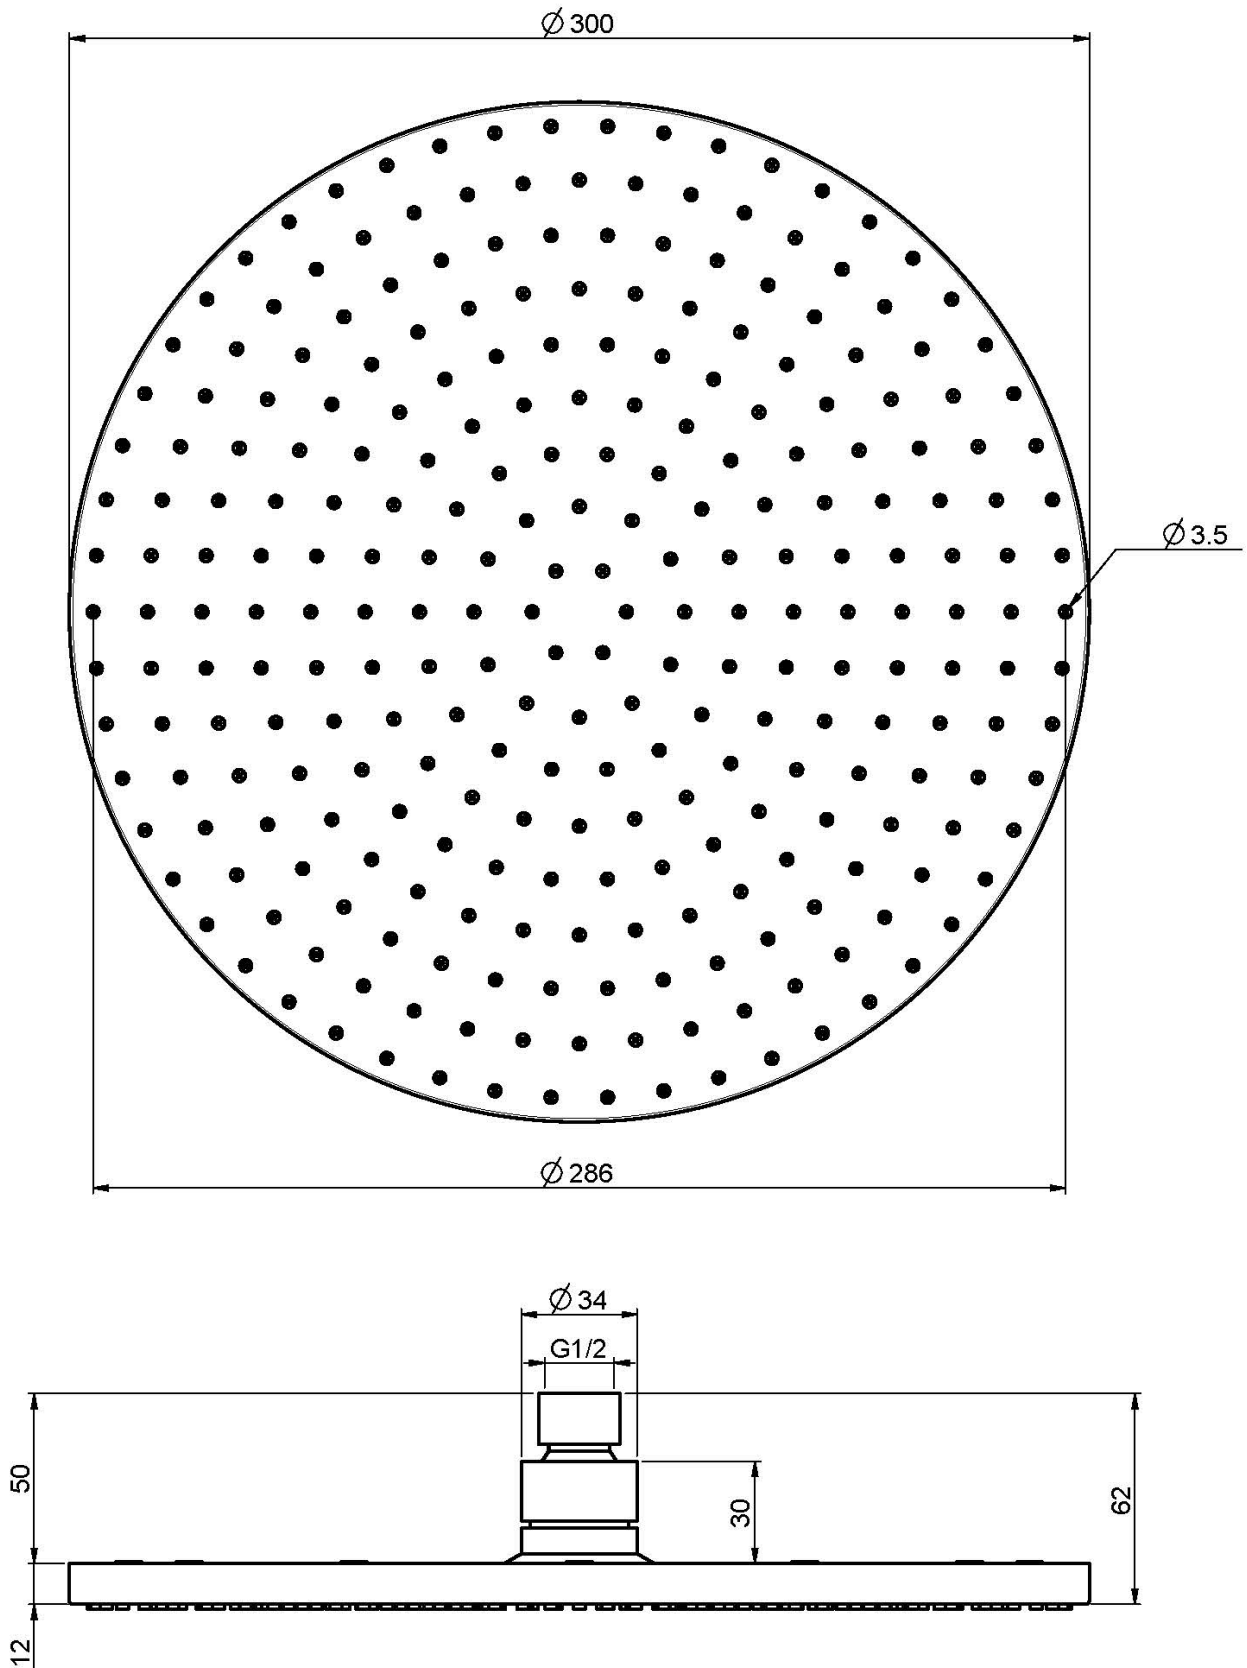

This drawing is the property of FIMA Carlo Frattini. Any complete or partial reproduction, or any transmission to third party without FIMA Carlo Frattini authorization is forbidden.