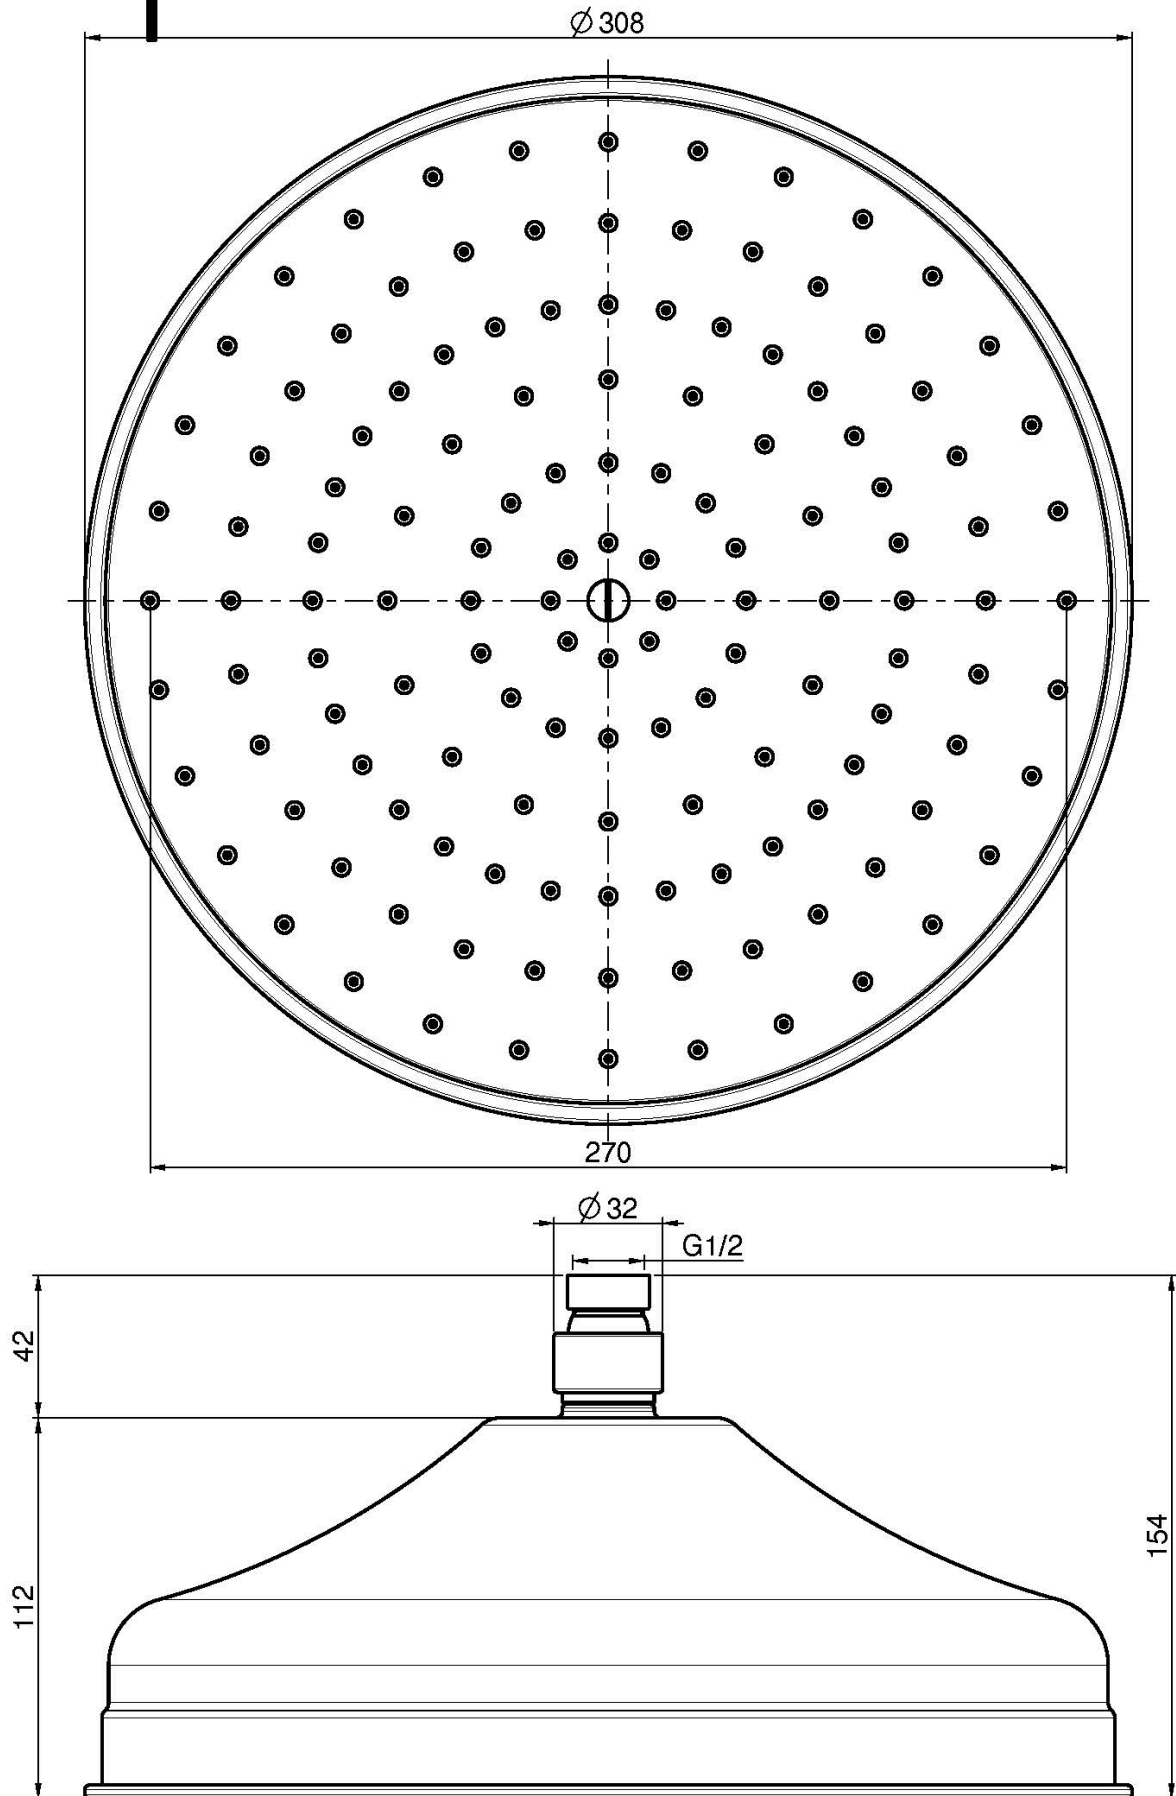

Code F2371/2

BRASS SHOWERHEAD

• Ø 300 mm

IMAGE

Finishing

-  CHROM
CR
-  BRUSHED NICKEL
SN
-  GOLD
OR
-  BRUSHED GOLD
OS
-  OLD BRONZE
BR
-  ANTIQUE COPPER
RA

See the general sales conditions in our current pricelist