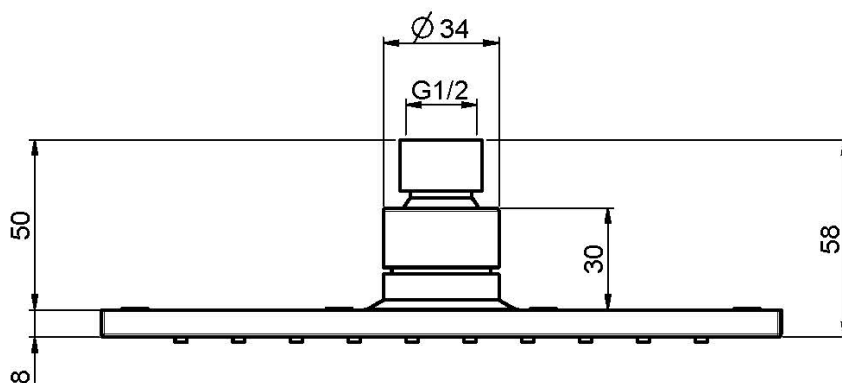

Code F2620/2

BRASS SHOWERHEAD

- 200x200 mm

Finishing

 CHROM
CR

IMAGE

See the general sales conditions in our current pricelist

This drawing is the property of FIMA Carlo Frattini. Any complete or partial reproduction, or any transmission to third party without FIMA Carlo Frattini authorization is forbidden.