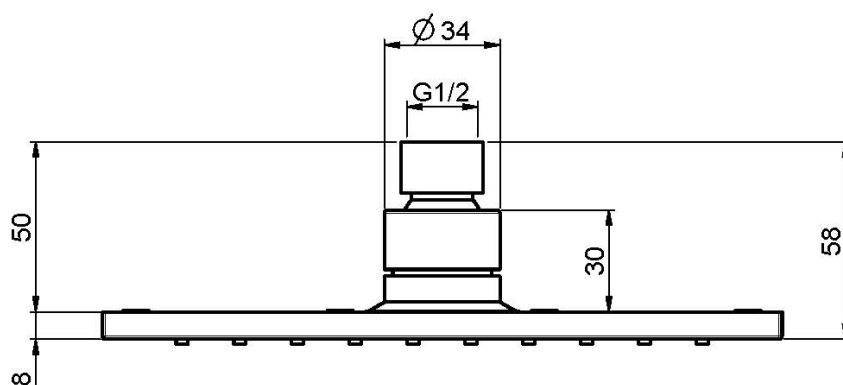

Code F2620/2

BRASS SHOWERHEAD

- 200x200 mm

Finishing

 CHROM
CR

IMAGE

See the general sales conditions in our current pricelist

This drawing is the property of FIMA Carlo Frattini. Any complete or partial reproduction, or any transmission to third party without FIMA Carlo Frattini authorization is forbidden.