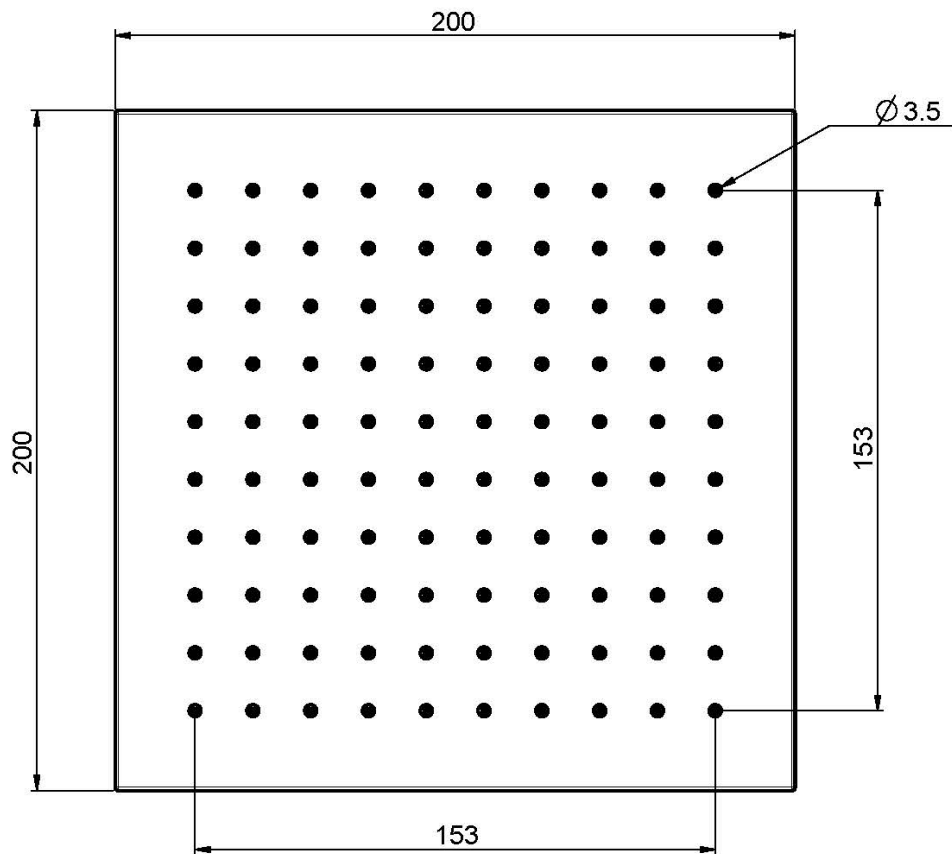

Code F2620/2

BRASS SHOWERHEAD

- 200x200 mm

Finishing

 CHROM
CR

IMAGE

See the general sales conditions in our current pricelist

This drawing is the property of FIMA Carlo Frattini. Any complete or partial reproduction, or any transmission to third party without FIMA Carlo Frattini authorization is forbidden.