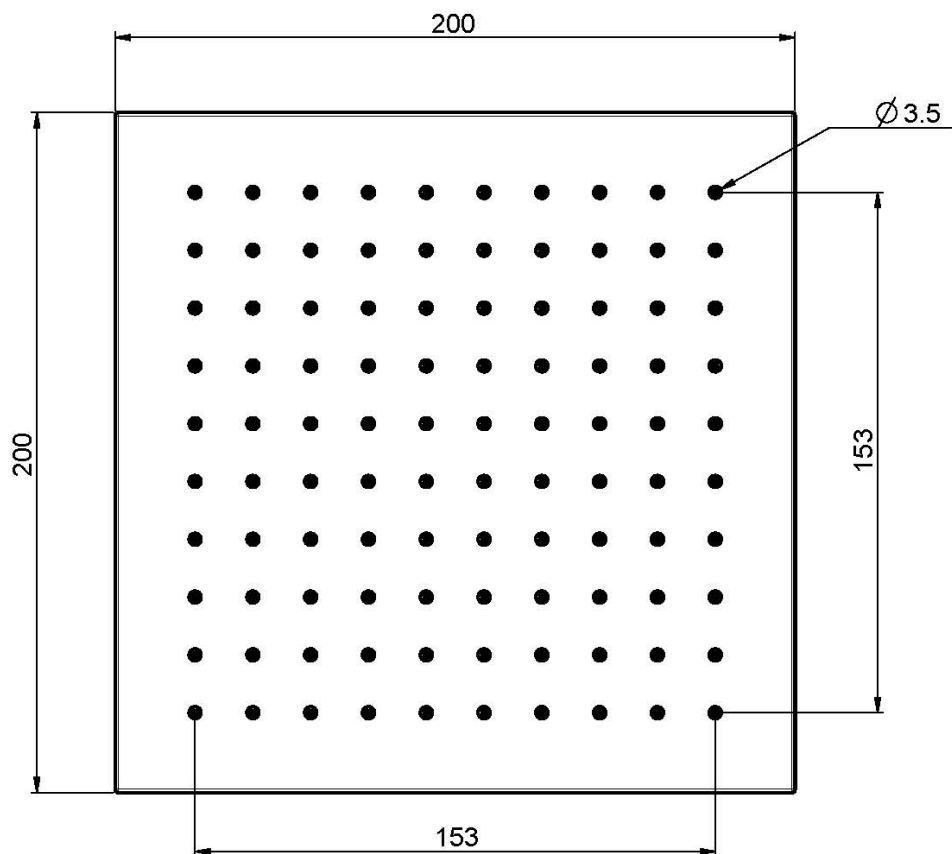

Code F2620/2

BRASS SHOWERHEAD

- 200x200 mm

Finishing

 CHROM
CR

IMAGE

See the general sales conditions in our current pricelist

This drawing is the property of FIMA Carlo Frattini. Any complete or partial reproduction, or any transmission to third party without FIMA Carlo Frattini authorization is forbidden.