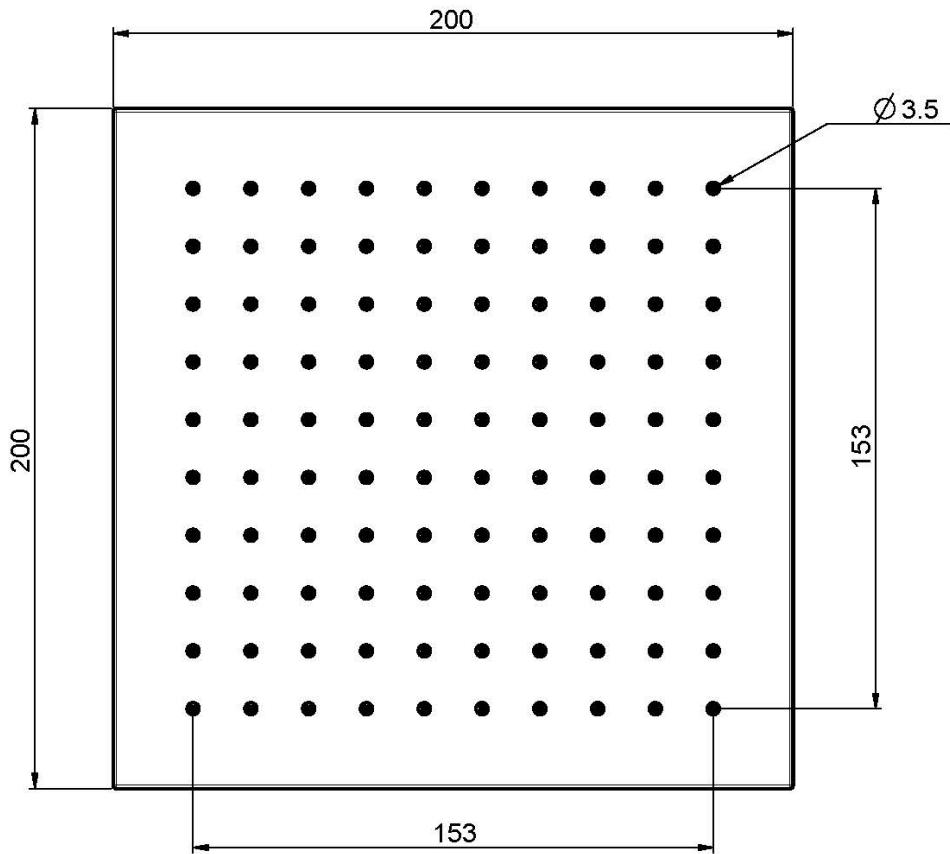

Code F2620/2

BRASS SHOWERHEAD

- 200x200 mm

Finishing

 CHROM
CR

IMAGE

See the general sales conditions in our current pricelist

This drawing is the property of FIMA Carlo Frattini. Any complete or partial reproduction, or any transmission to third party without FIMA Carlo Frattini authorization is forbidden.