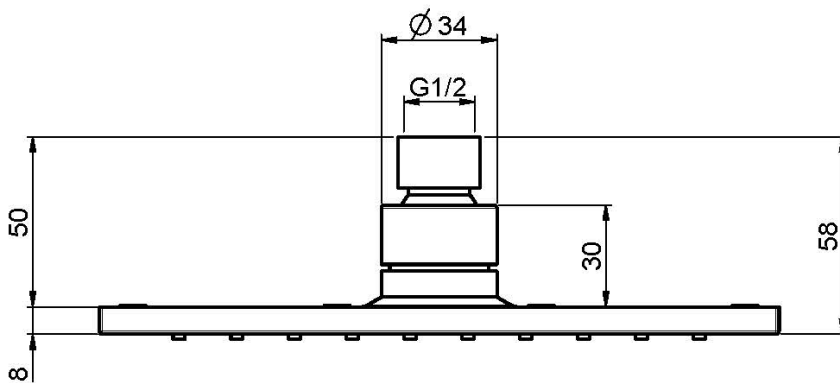

Code F2620/2

BRASS SHOWERHEAD

- 200x200 mm

Finishing

 CHROM
CR

IMAGE

See the general sales conditions in our current pricelist

This drawing is the property of FIMA Carlo Frattini. Any complete or partial reproduction, or any transmission to third party without FIMA Carlo Frattini authorization is forbidden.