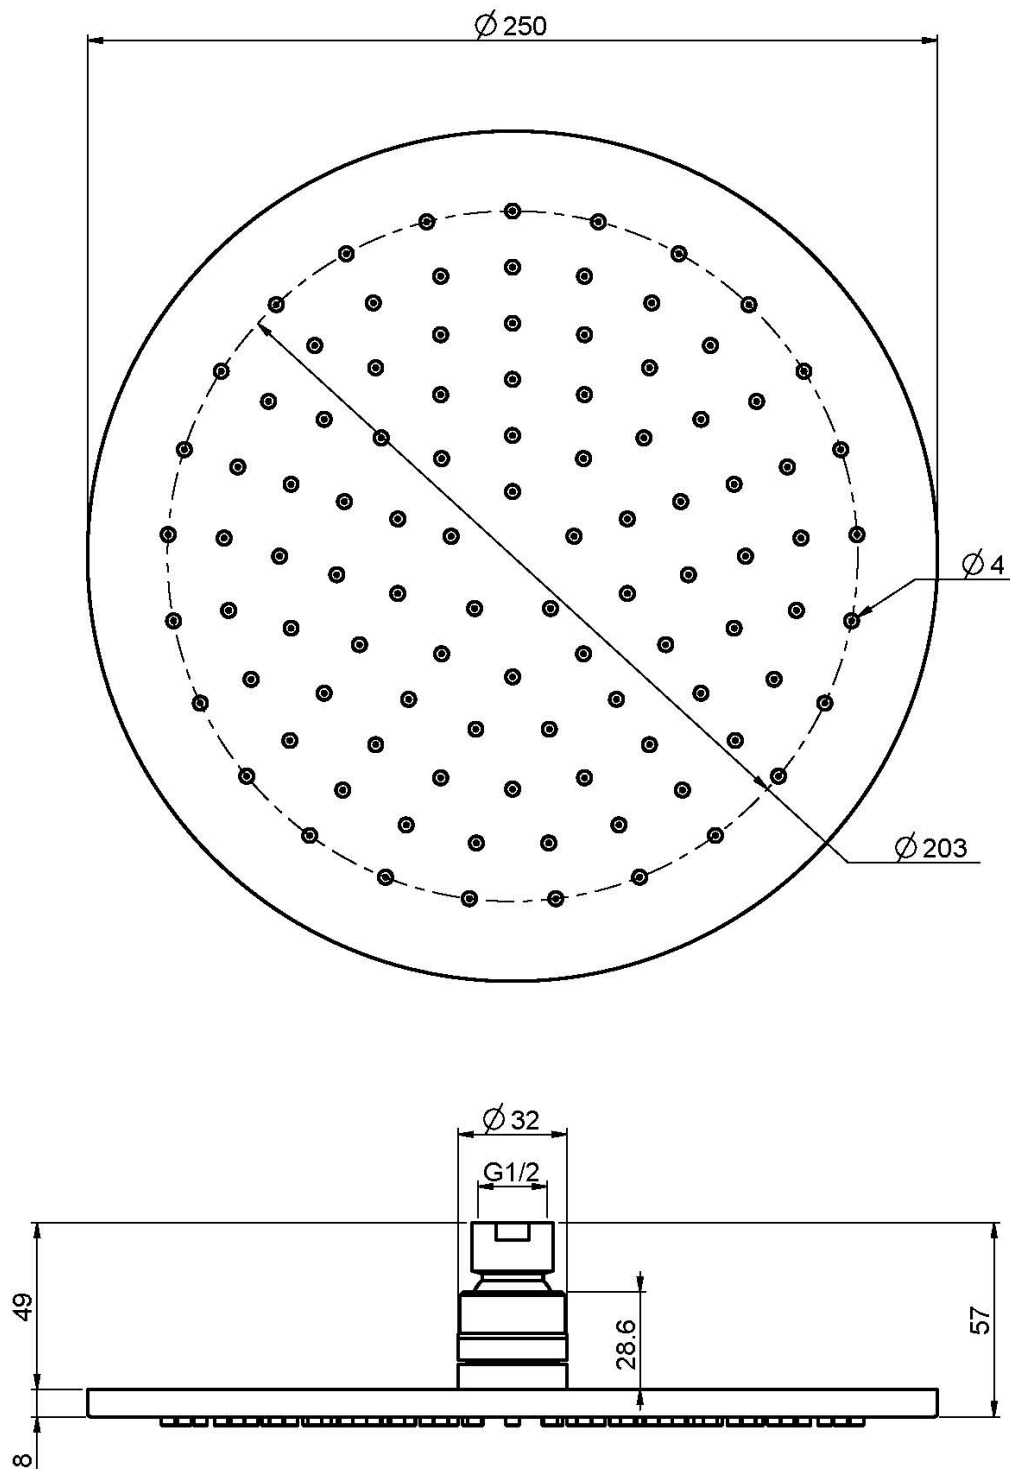

This drawing is the property of FIMA Carlo Frattini. Any complete or partial reproduction, or any transmission to third party without FIMA Carlo Frattini authorization is forbidden.