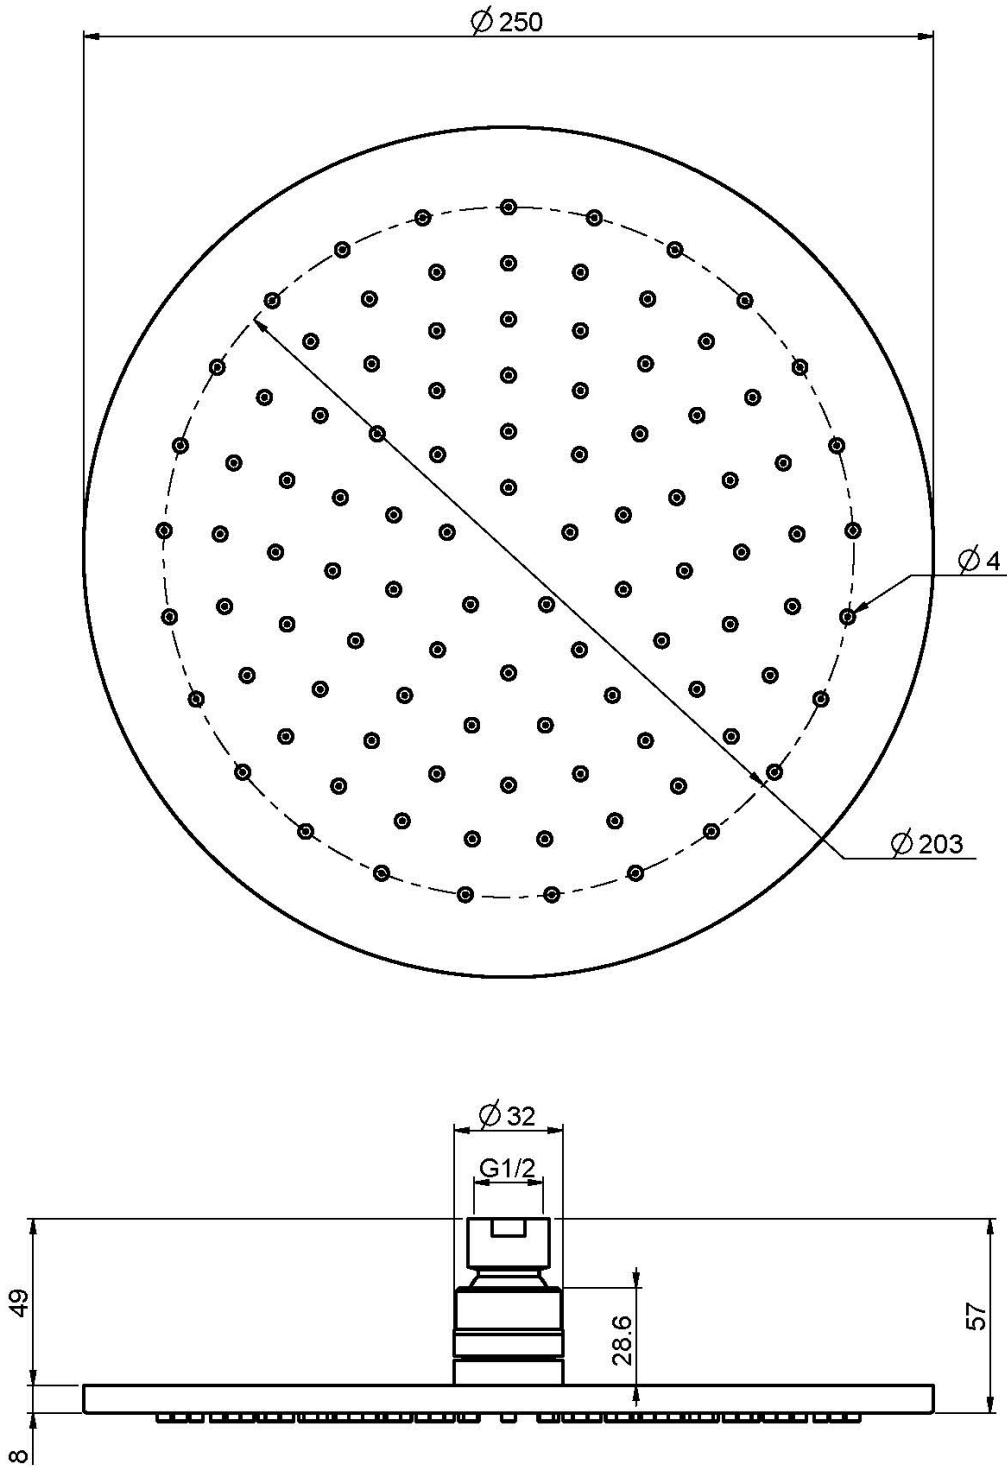

This drawing is the property of FIMA Carlo Frattini. Any complete or partial reproduction, or any transmission to third party without FIMA Carlo Frattini authorization is forbidden.