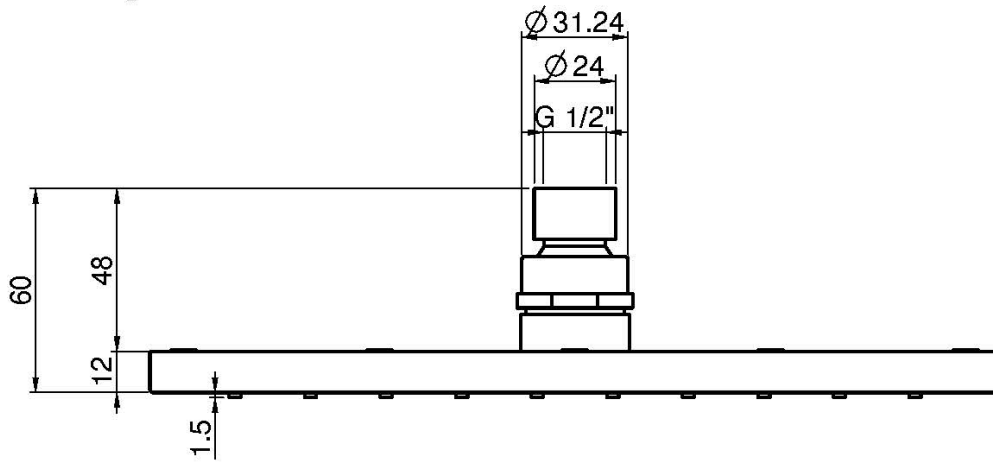

This drawing is the property of FIMA Carlo Frattini. Any complete or partial reproduction, or any transmission to third party without FIMA Carlo Frattini authorization is forbidden.