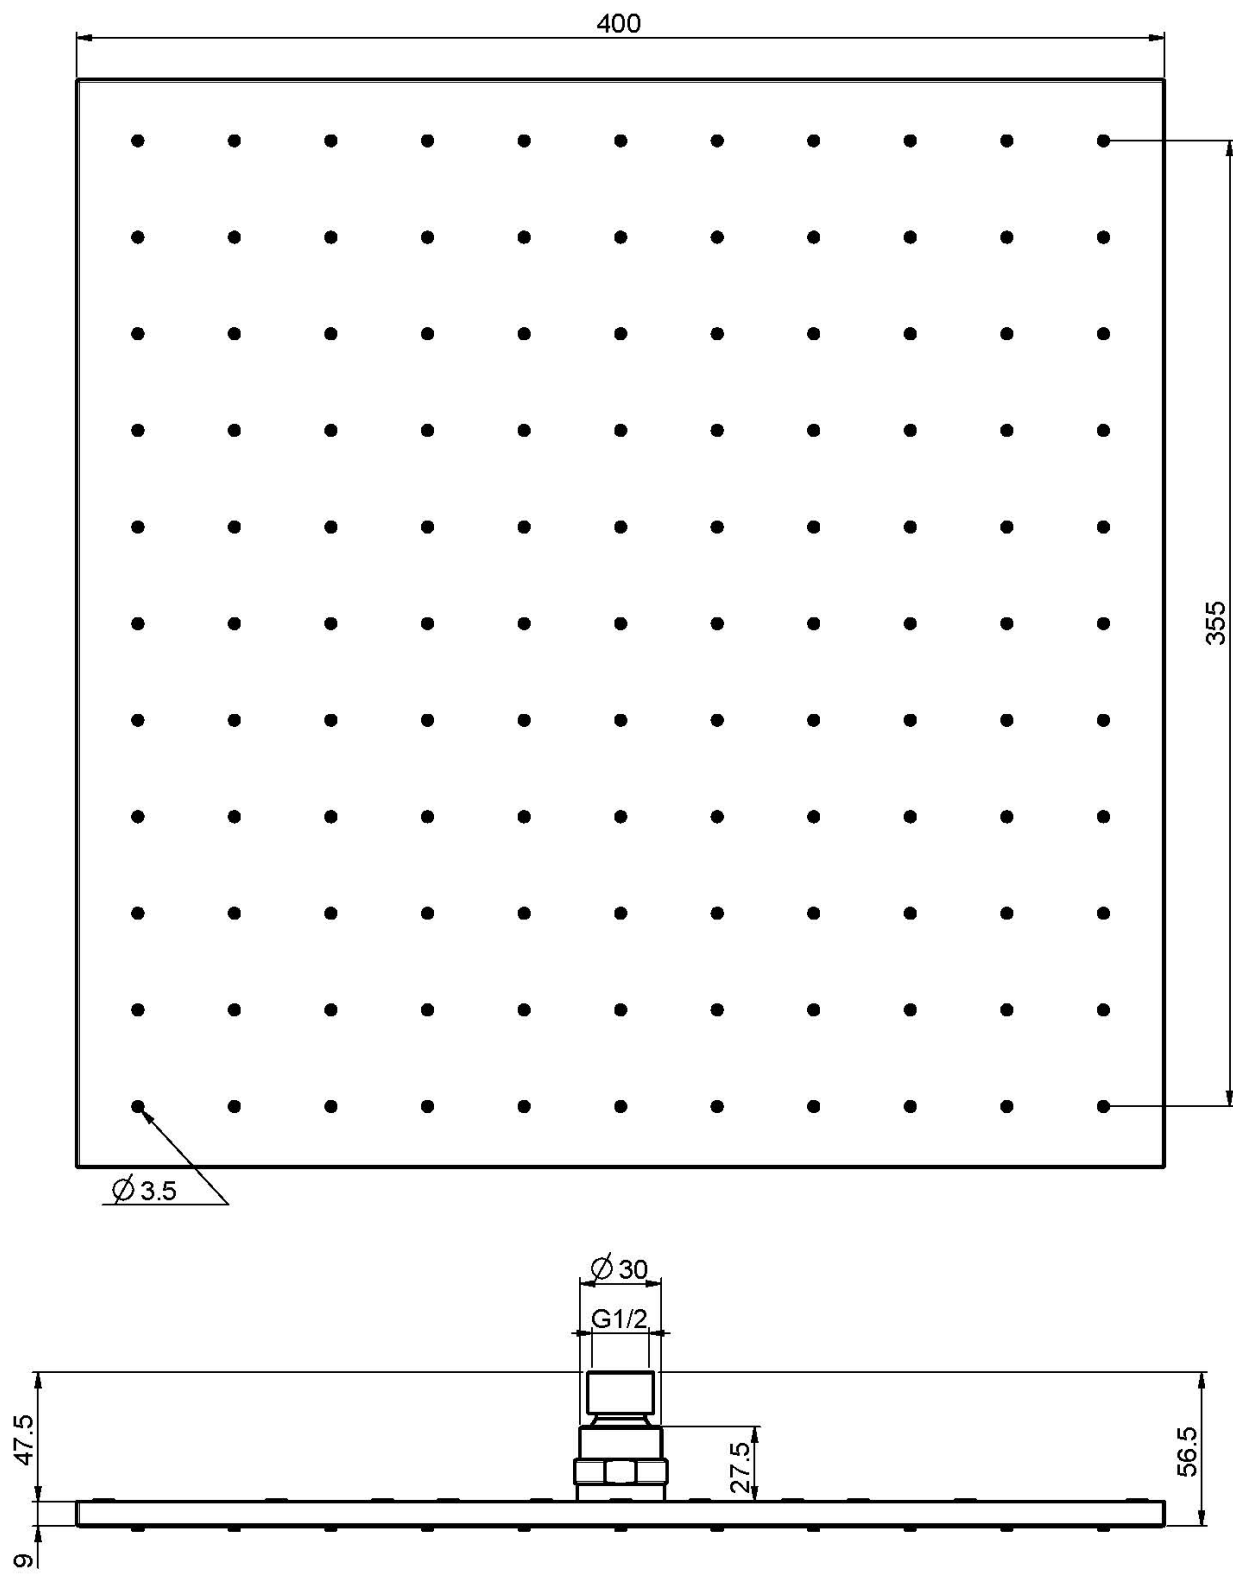

This drawing is the property of FIMA Carlo Frattini. Any complete or partial reproduction, or any transmission to third party without FIMA Carlo Frattini authorization is forbidden.