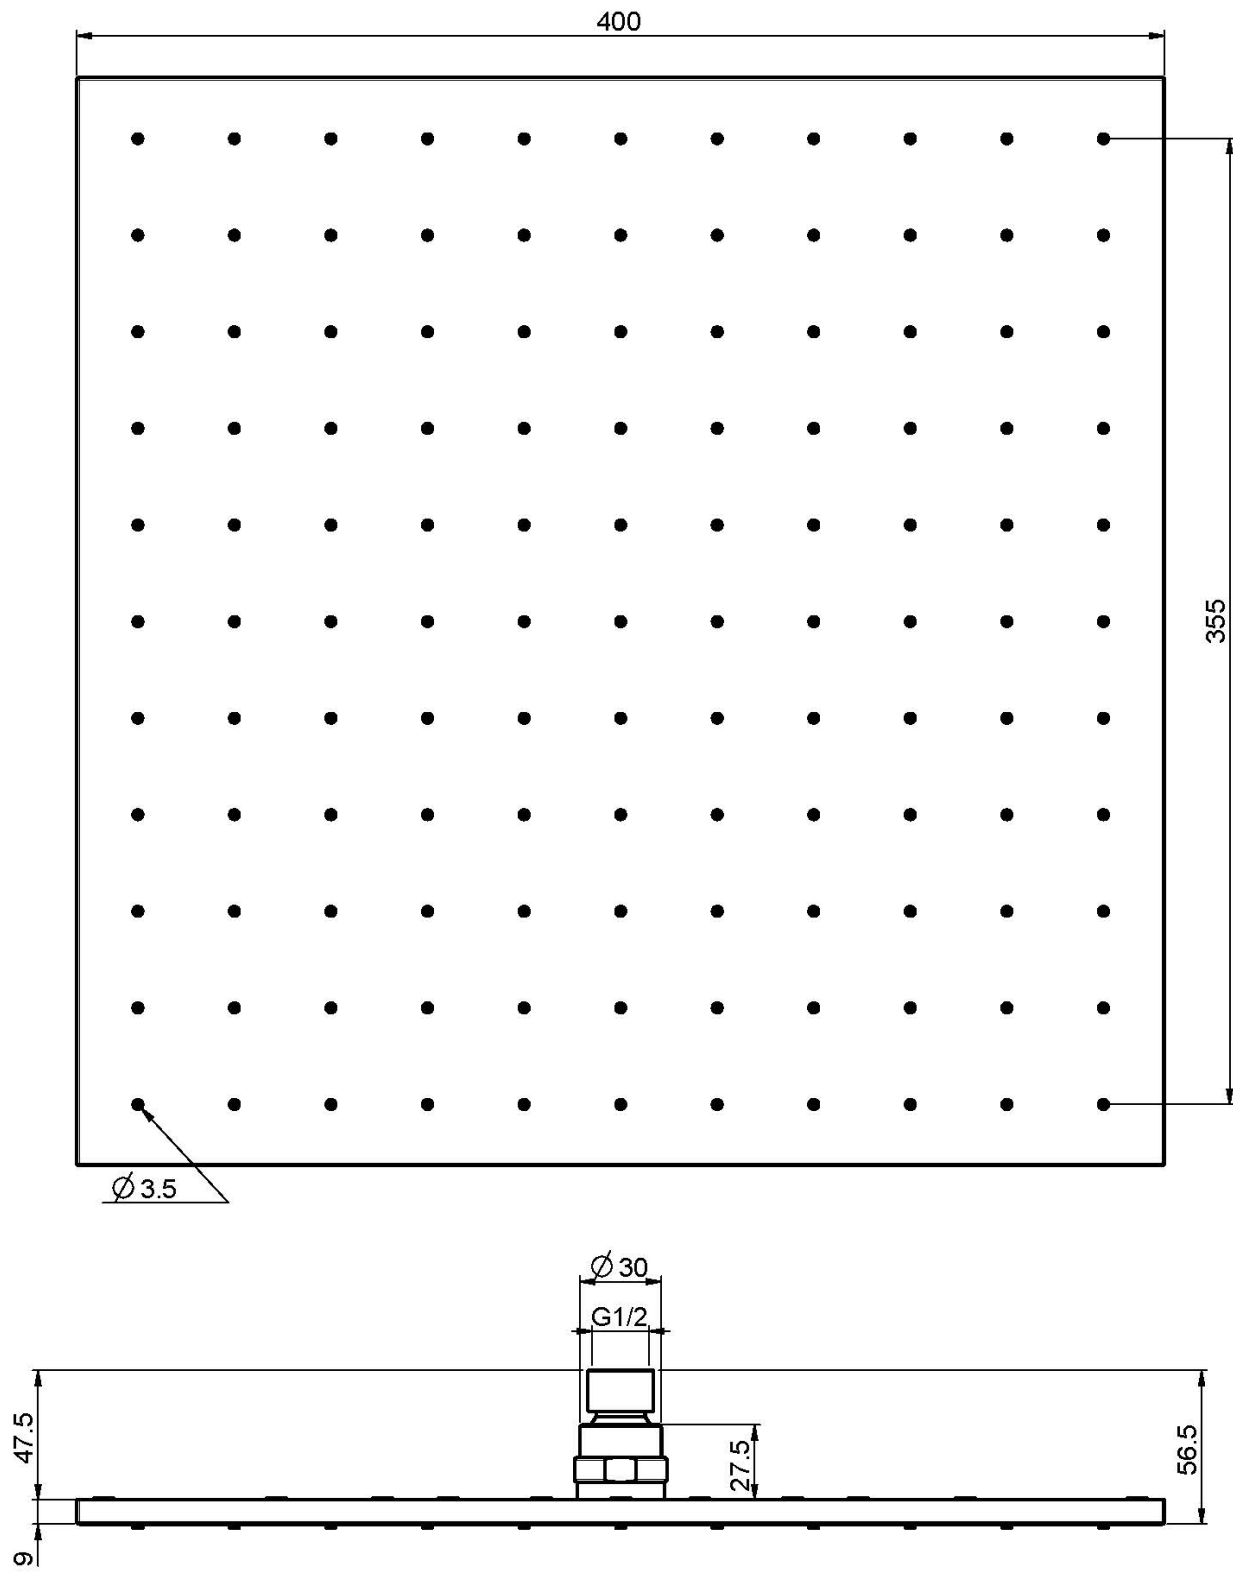

This drawing is the property of FIMA Carlo Frattini. Any complete or partial reproduction, or any transmission to third party without FIMA Carlo Frattini authorization is forbidden.