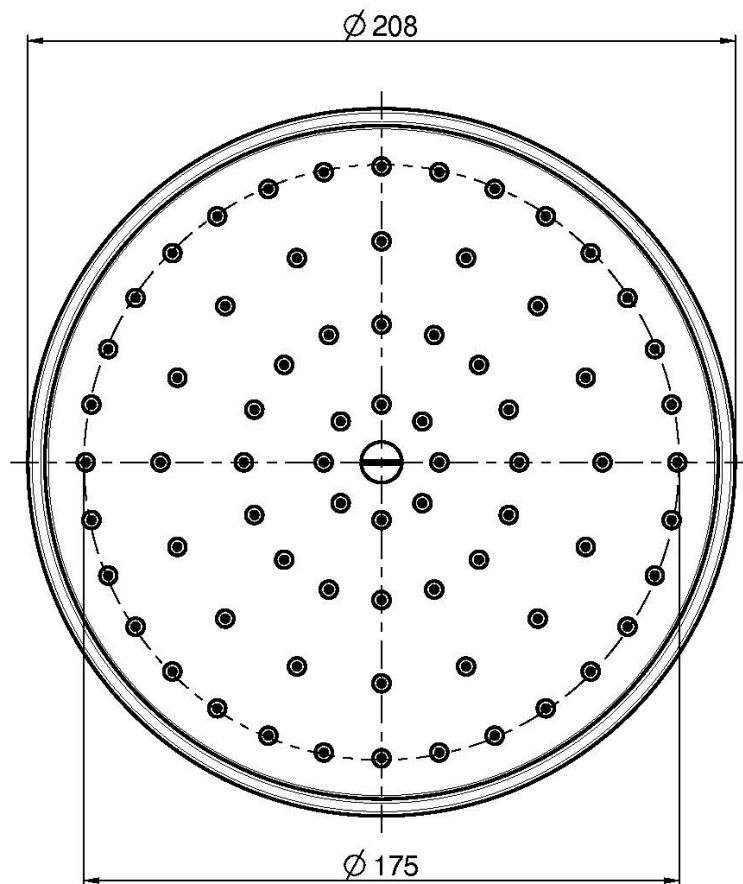

Code F2071/2

BRASS SHOWERHEAD

• Ø 200 mm

IMAGE

Finishing

-  CHROM
CR
-  BRUSHED NICKEL
SN
-  GOLD
OR
-  BRUSHED GOLD
OS
-  OLD BRONZE
BR
-  ANTIQUE COPPER
RA

See the general sales conditions in our current pricelist