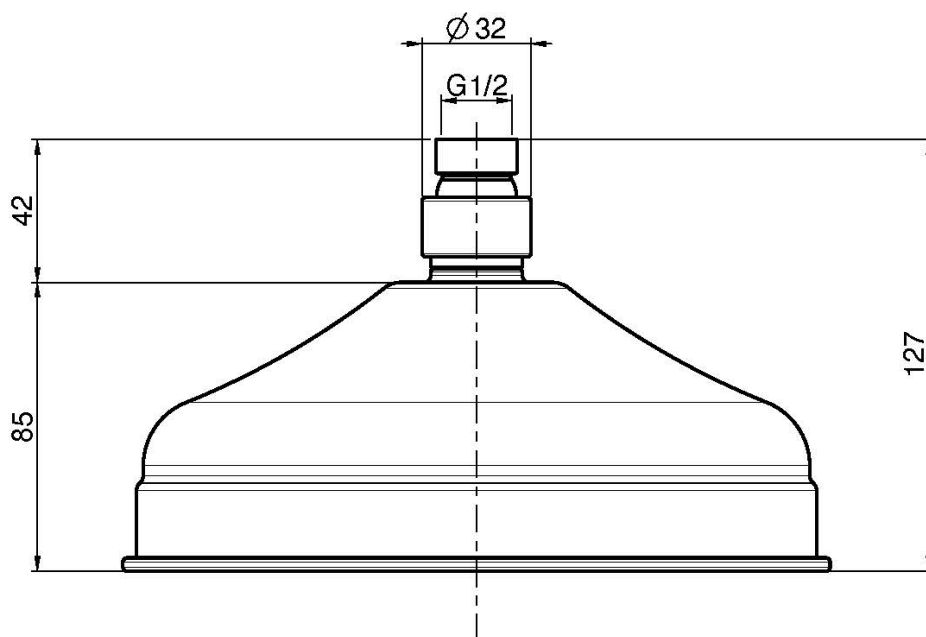

Code F2071/2

BRASS SHOWERHEAD

• Ø 200 mm

IMAGE

Finishing

-  CHROM
CR
-  BRUSHED NICKEL
SN
-  GOLD
OR
-  BRUSHED GOLD
OS
-  OLD BRONZE
BR
-  ANTIQUE COPPER
RA

See the general sales conditions in our current pricelist