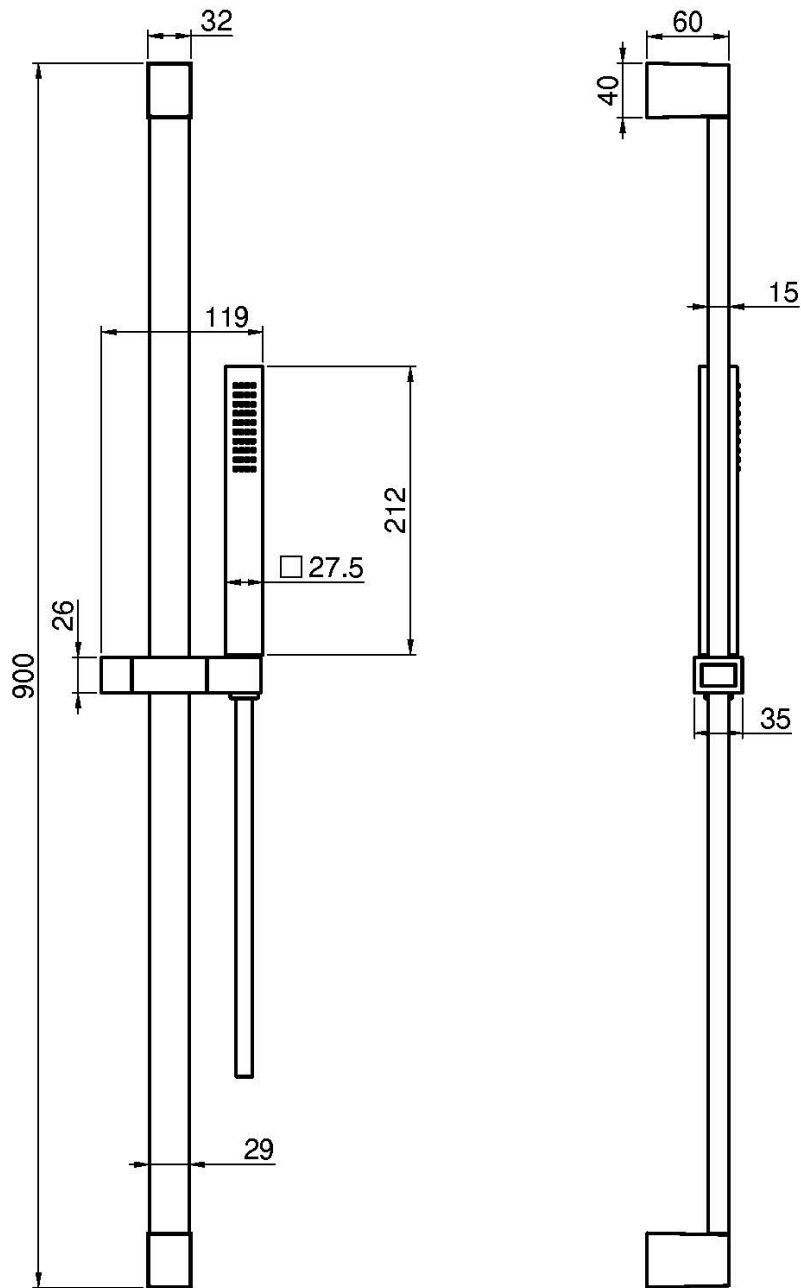

Code F2443

## BRASS SLIDING RAIL

- handshower with antilimestone nozzles
- chromalux flexible hose 1500 mm

Finishing

 CHROM  
CR

IMAGE

See the general sales conditions in our current pricelist

This drawing is the property of FIMA Carlo Frattini. Any complete or partial reproduction, or any transmission to third party without FIMA Carlo Frattini authorization is forbidden.