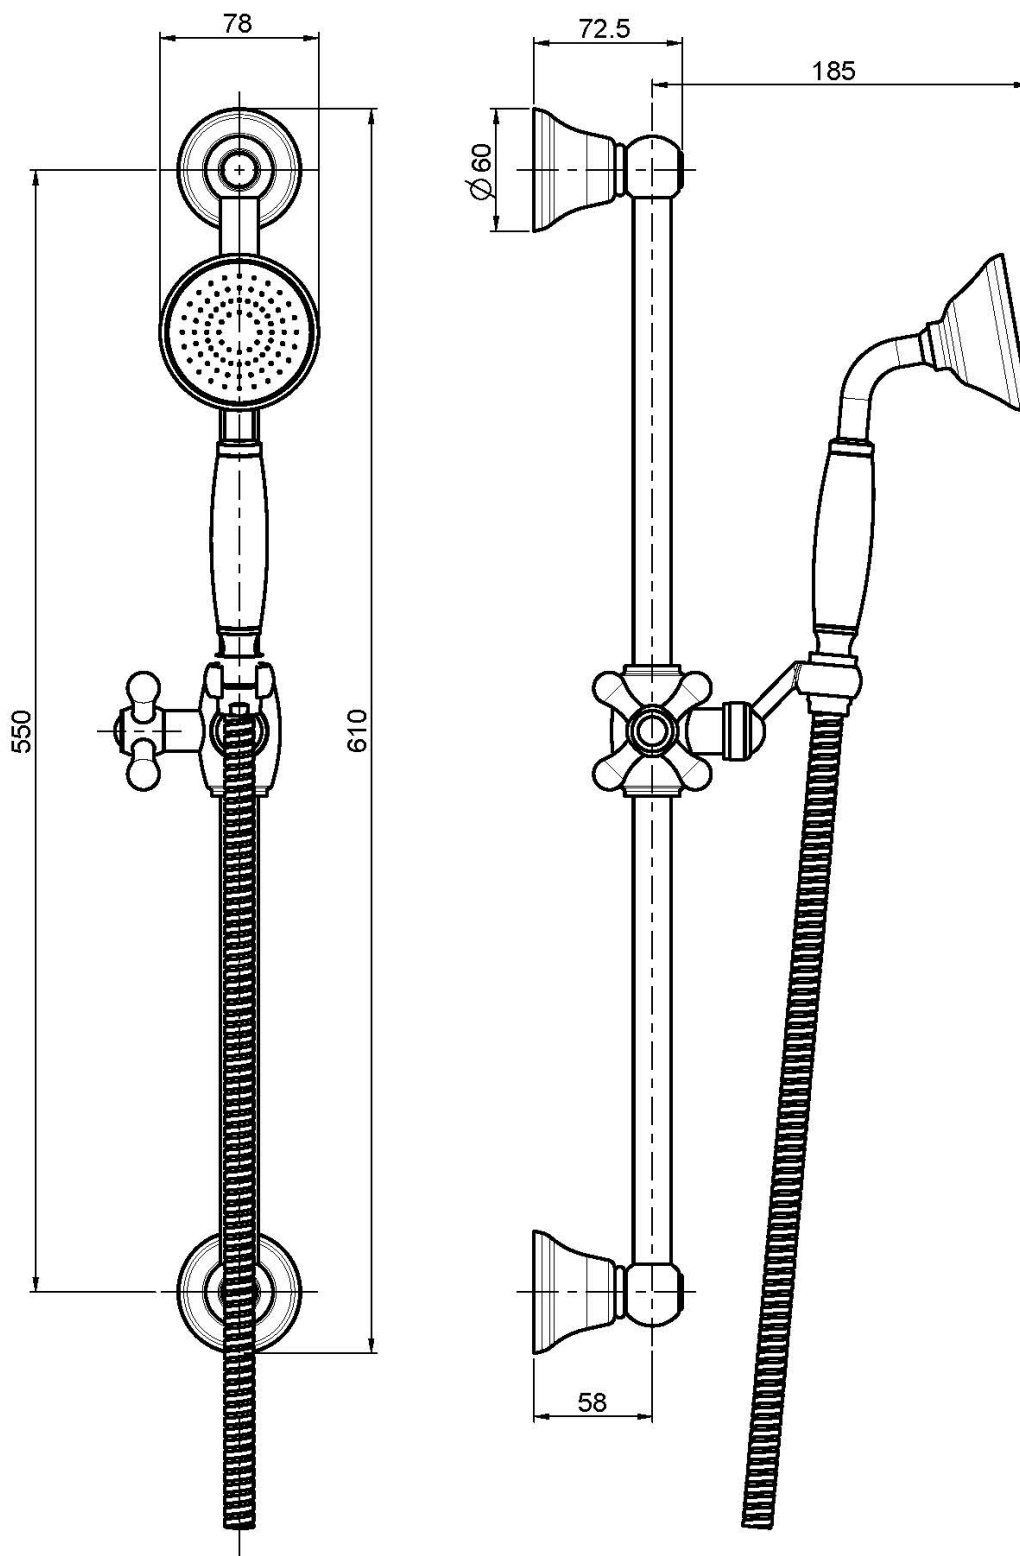

This drawing is the property of FIMA Carlo Frattini. Any complete or partial reproduction, or any transmission to third party without FIMA Carlo Frattini authorization is forbidden.