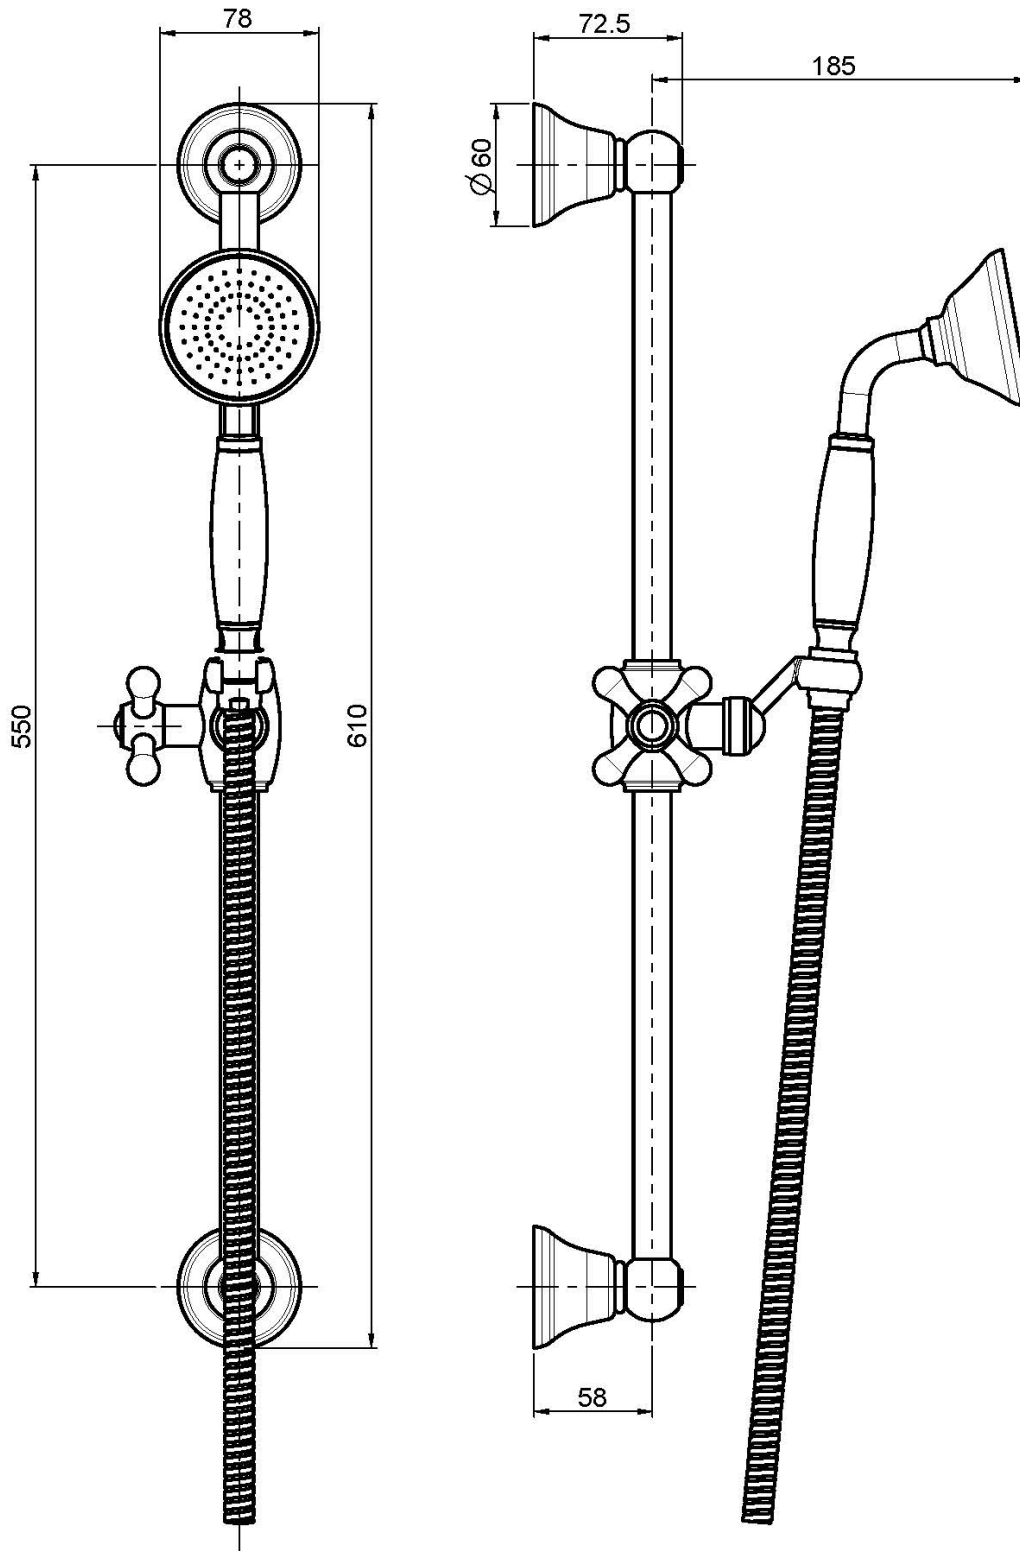

This drawing is the property of FIMA Carlo Frattini. Any complete or partial reproduction, or any transmission to third party without FIMA Carlo Frattini authorization is forbidden.