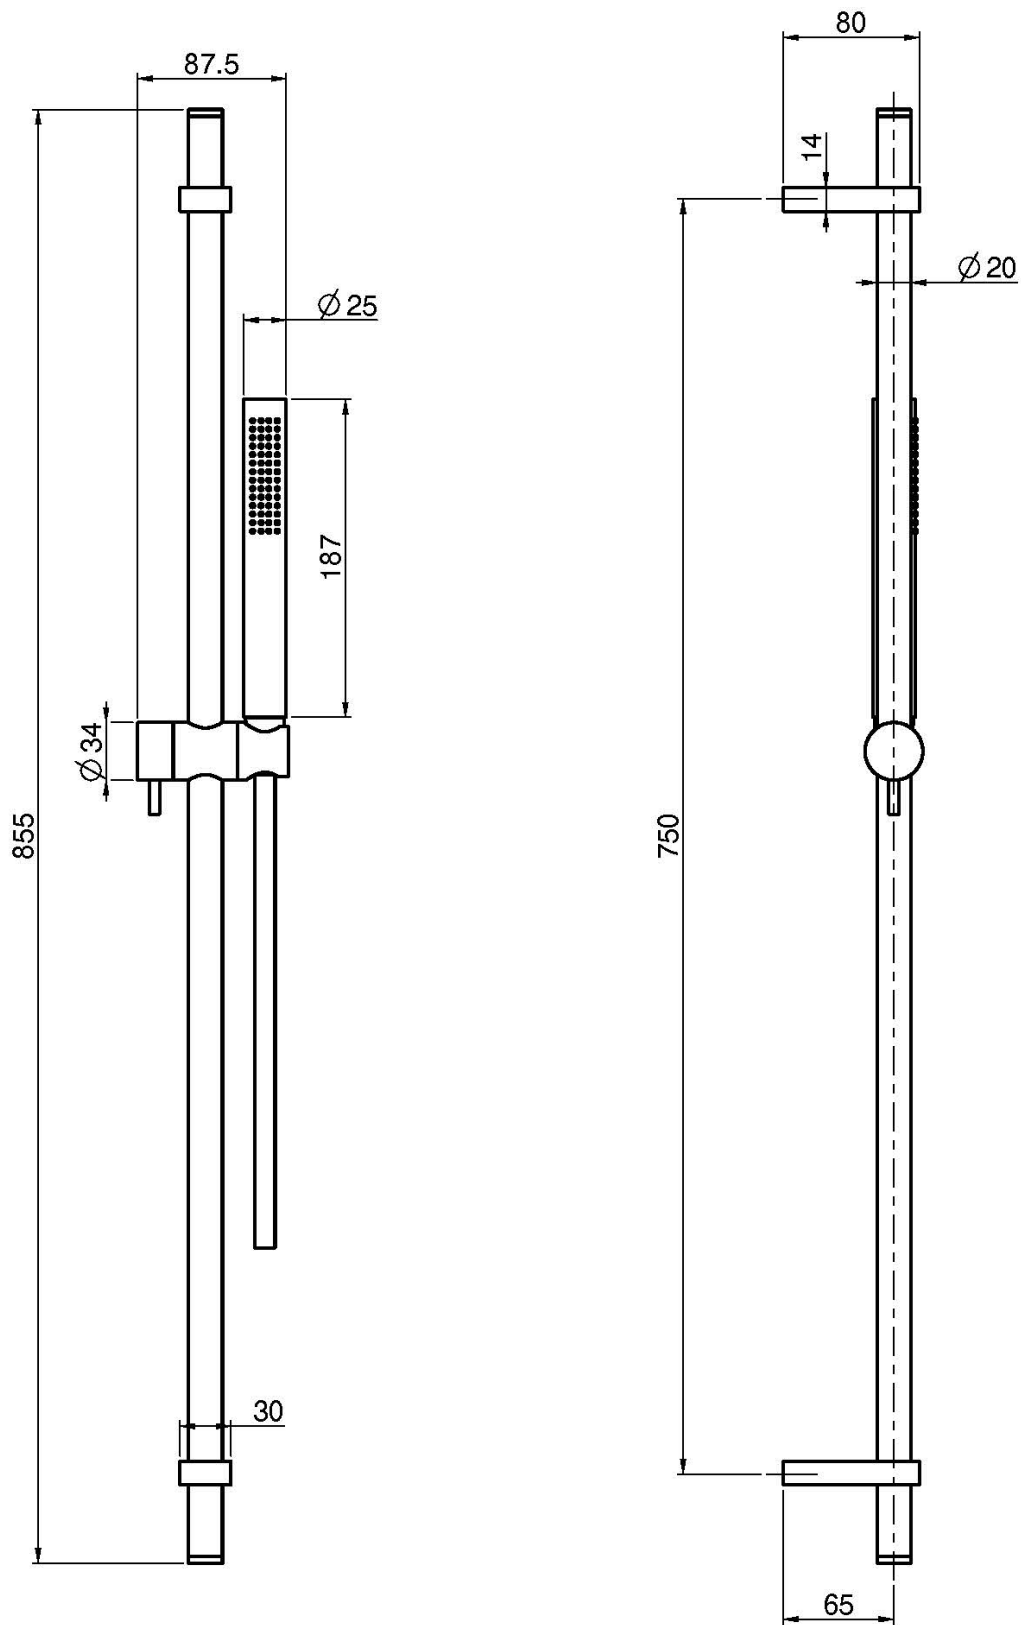

This drawing is the property of FIMA Carlo Frattini. Any complete or partial reproduction, or any transmission to third party without FIMA Carlo Frattini authorization is forbidden.