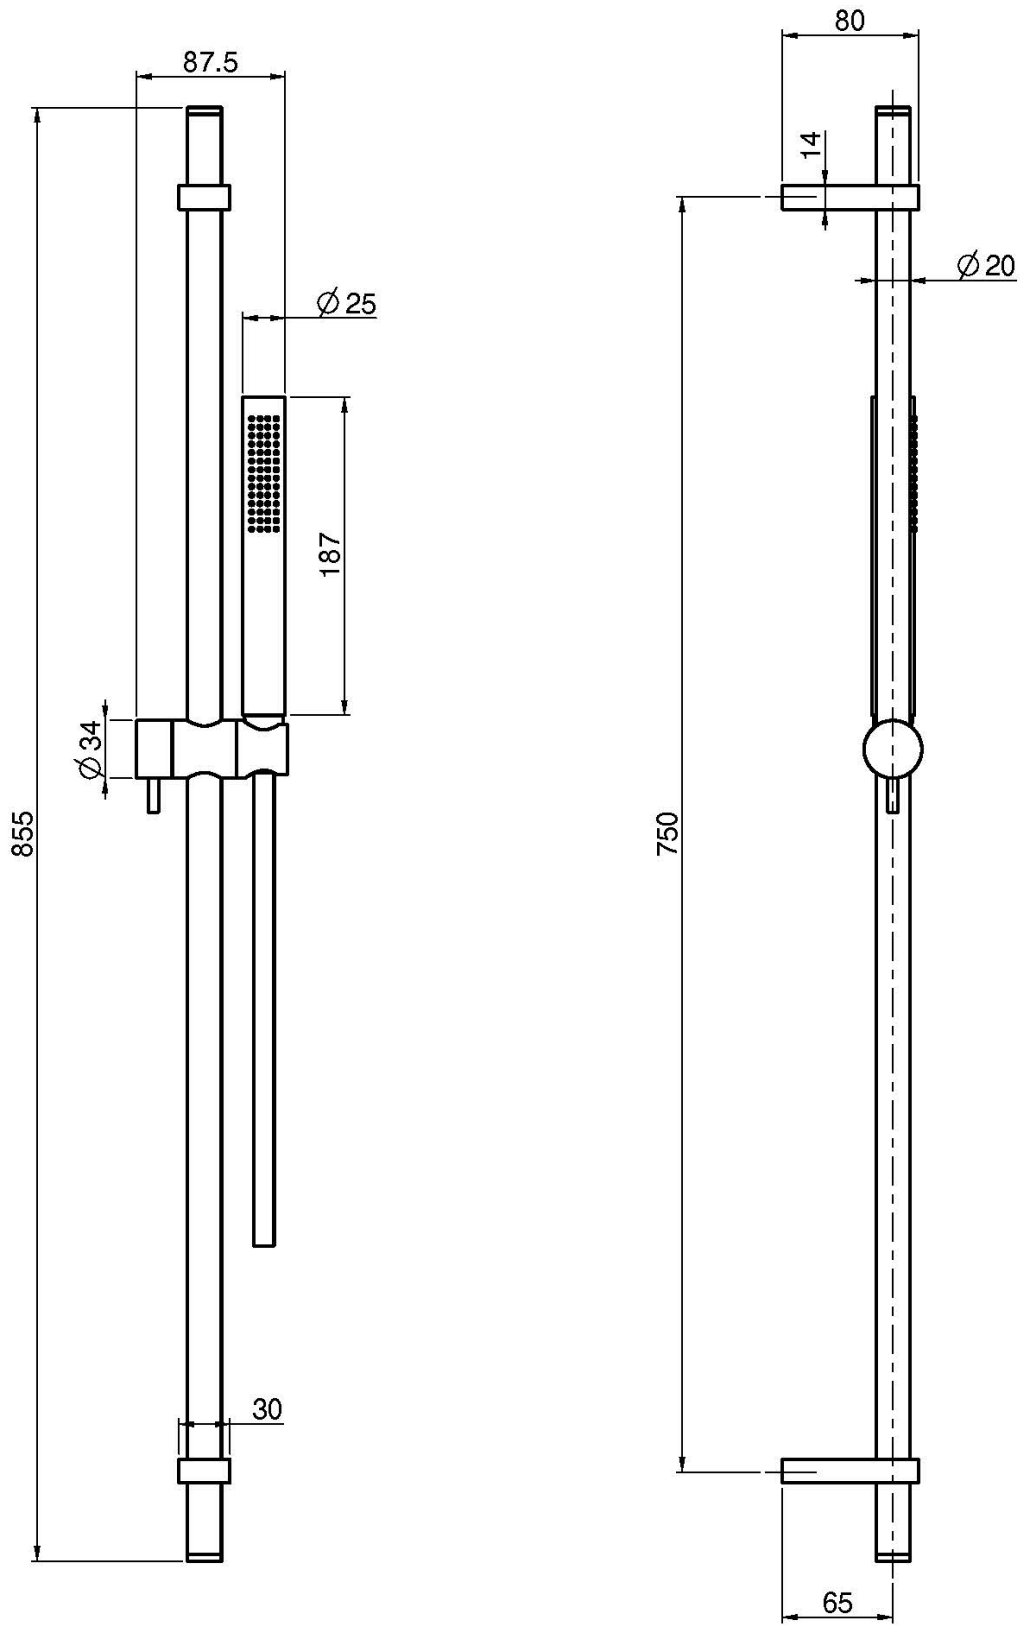

This drawing is the property of FIMA Carlo Frattini. Any complete or partial reproduction, or any transmission to third party without FIMA Carlo Frattini authorization is forbidden.