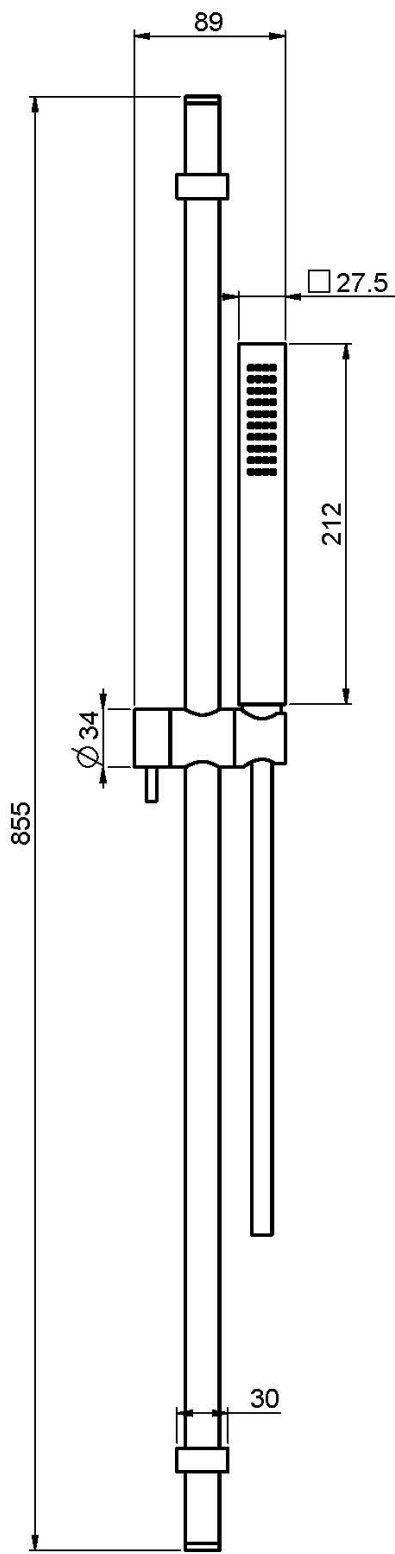

This drawing is the property of FIMA Carlo Frattini. Any complete or partial reproduction, or any transmission to third party without FIMA Carlo Frattini authorization is forbidden.