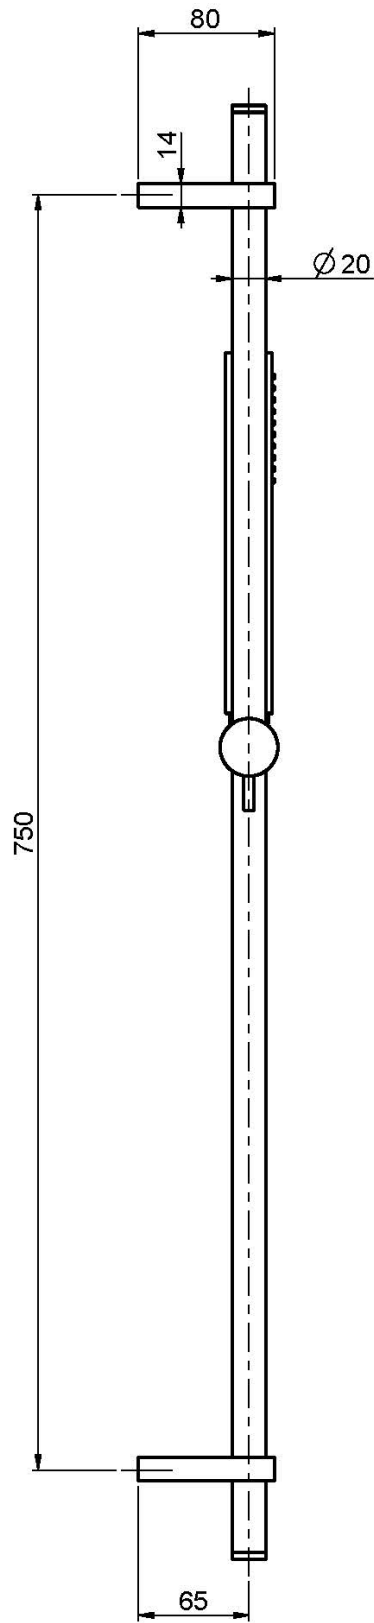

This drawing is the property of FIMA Carlo Frattini. Any complete or partial reproduction, or any transmission to third party without FIMA Carlo Frattini authorization is forbidden.