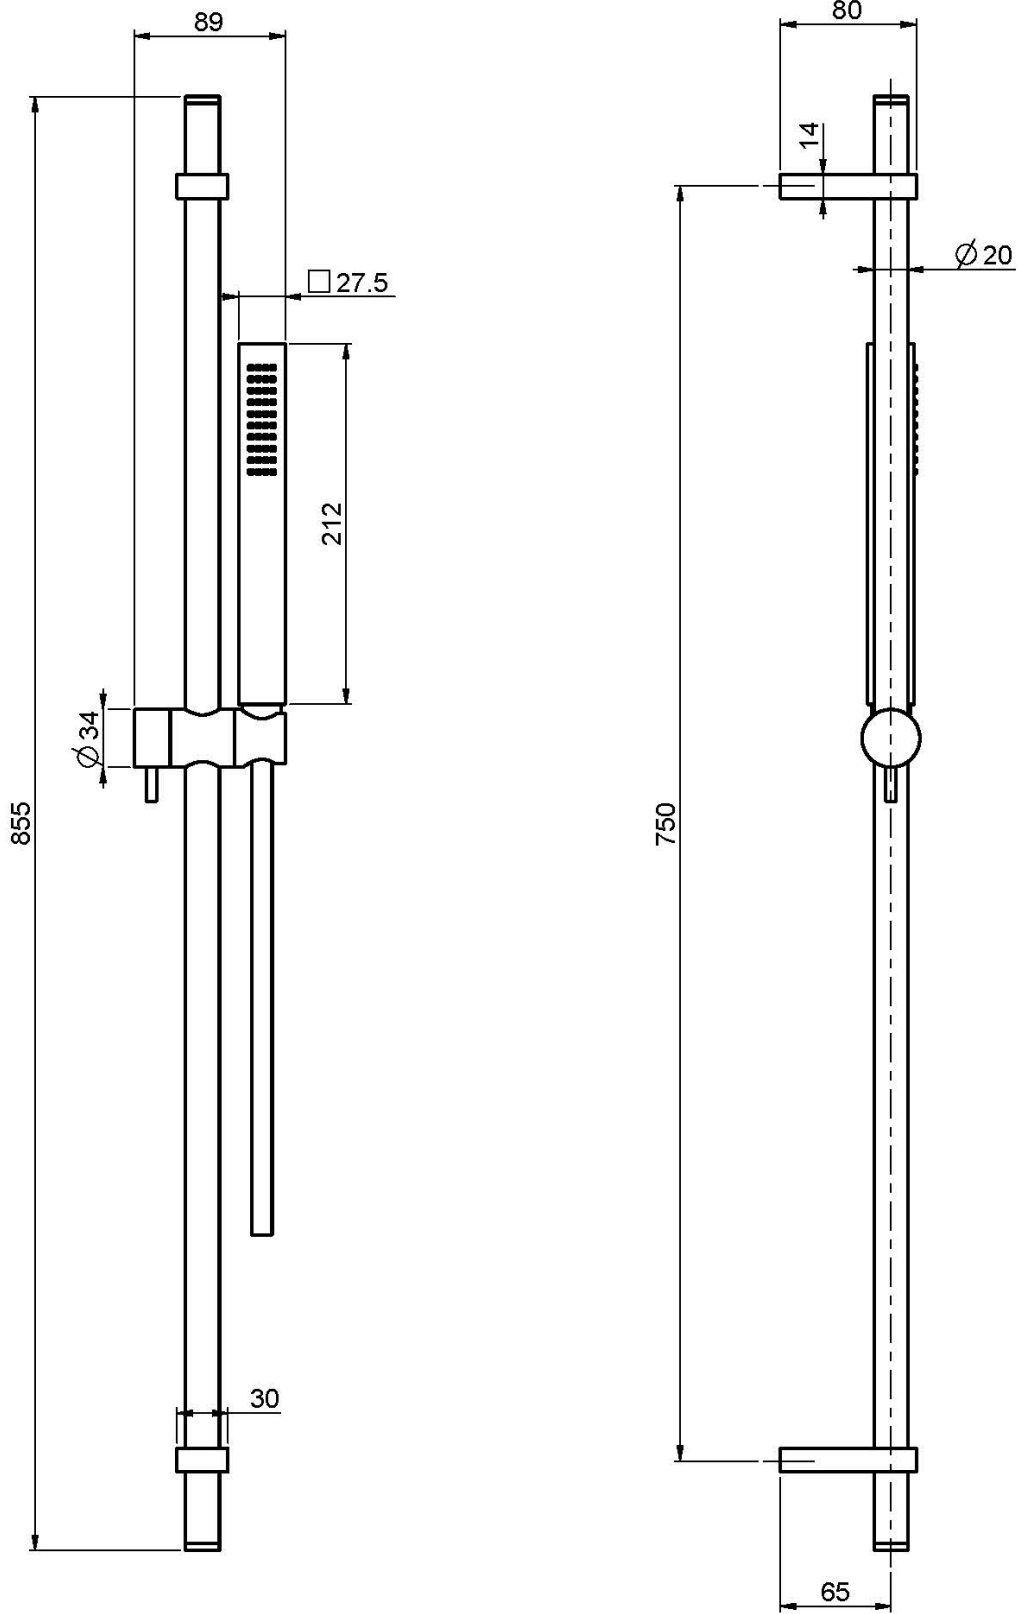

This drawing is the property of FIMA Carlo Frattini. Any complete or partial reproduction, or any transmission to third party without FIMA Carlo Frattini authorization is forbidden.