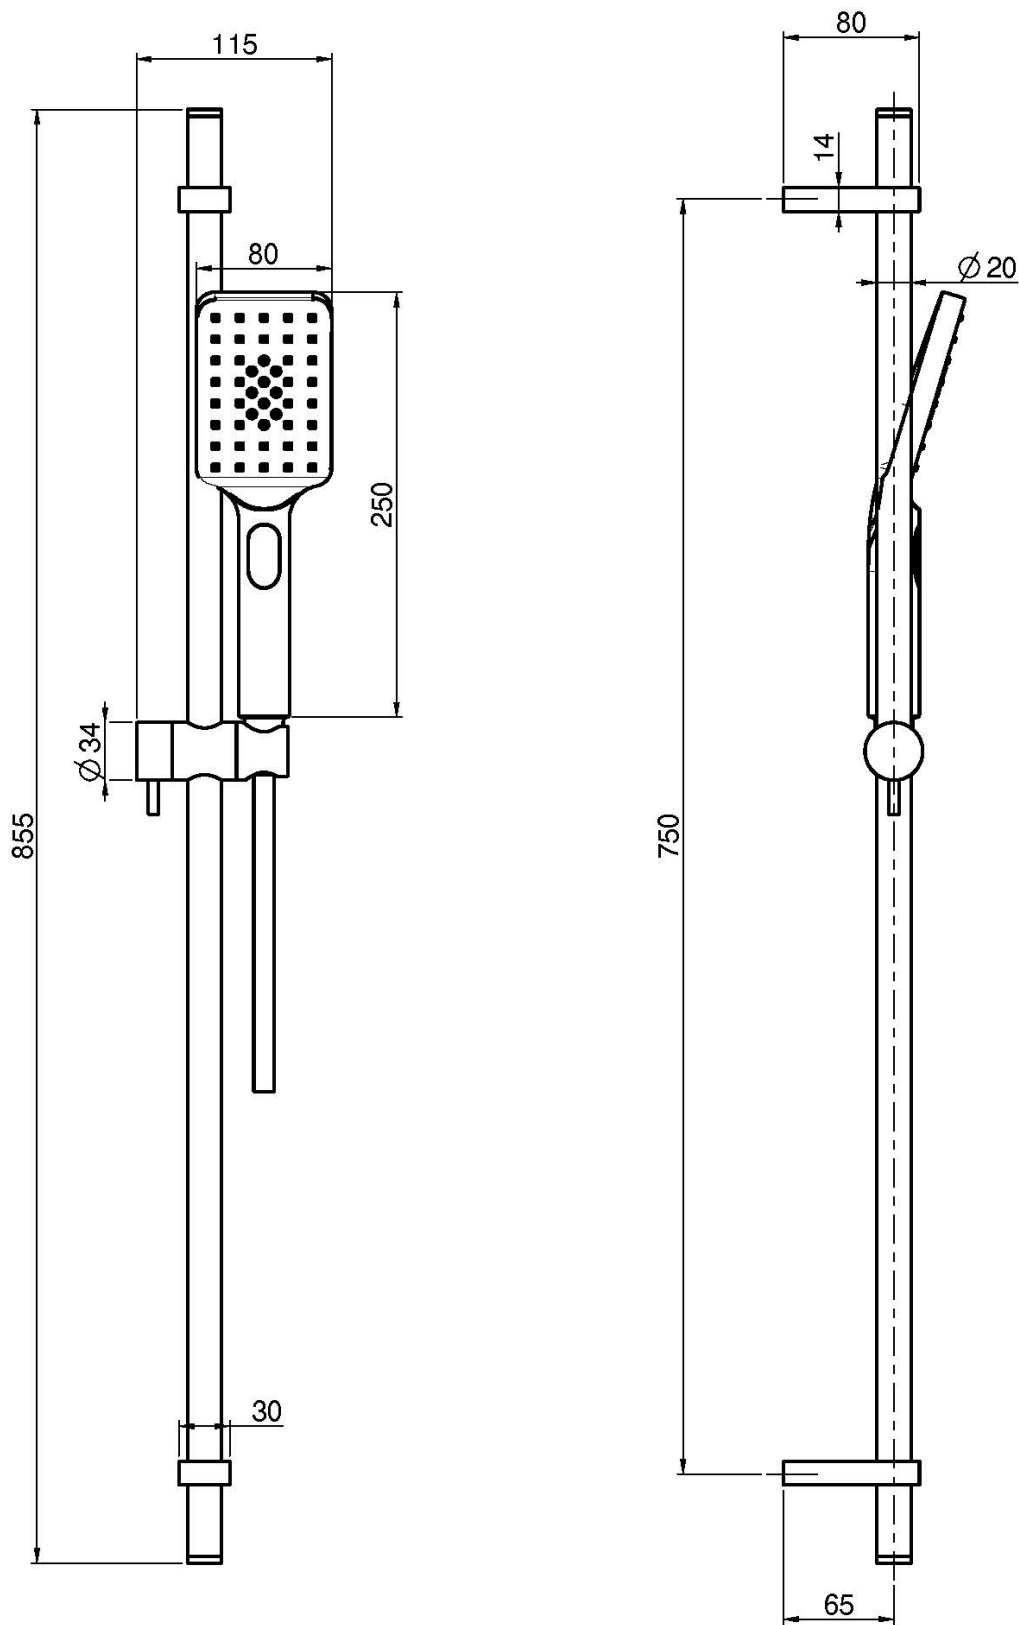

Code F2420

BRASS SLIDING RAIL

- 3 jets ABS handshower with antilimestone nozzles
- chromalux flexible hose 1500 mm

Finishing

 CHROM
CR

IMAGE

See the general sales conditions in our current pricelist

This drawing is the property of FIMA Carlo Frattini. Any complete or partial reproduction, or any transmission to third party without FIMA Carlo Frattini authorization is forbidden.