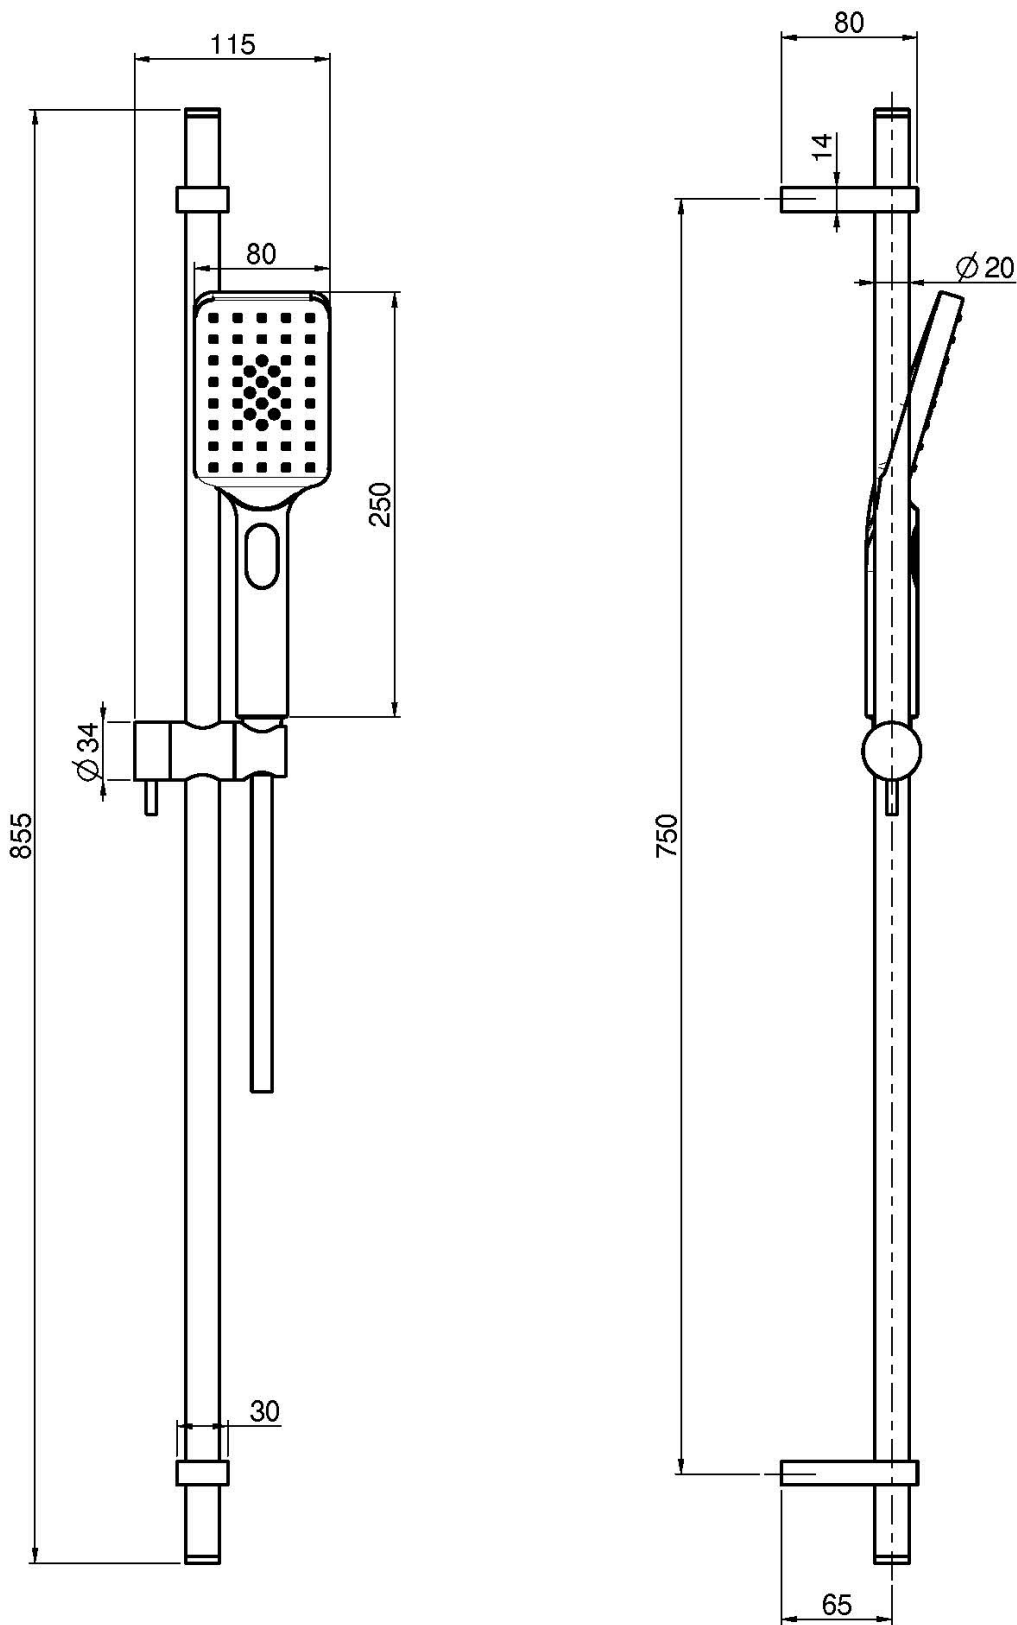

Code F2420

BRASS SLIDING RAIL

- 3 jets ABS handshower with antilimestone nozzles
- chromalux flexible hose 1500 mm

Finishing

 CHROM
CR

IMAGE

See the general sales conditions in our current pricelist

This drawing is the property of FIMA Carlo Frattini. Any complete or partial reproduction, or any transmission to third party without FIMA Carlo Frattini authorization is forbidden.