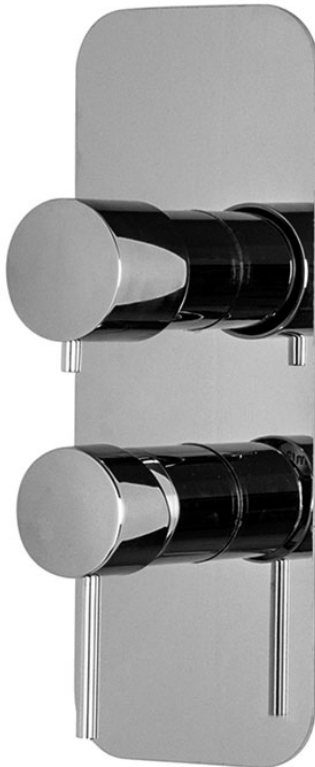

Code F3039X6

BUILT-IN MIXER WITH 2/3 OUTLETS DIVERTER

- 2/3 outlets diverter
- exposed part only
- metal plate
- **built-in part to be ordered separately**

IMAGE

Finishing

-  CHROM
CR
-  HL
-  HS
-  ZL
-  ZS
-  BRUSHED NICKEL
SN
-  BLACK CHROME
CN
-  BRUSHED BLACK CHROME
CS
-  WHITE MATT
BS
-  BLACK MATT
NS