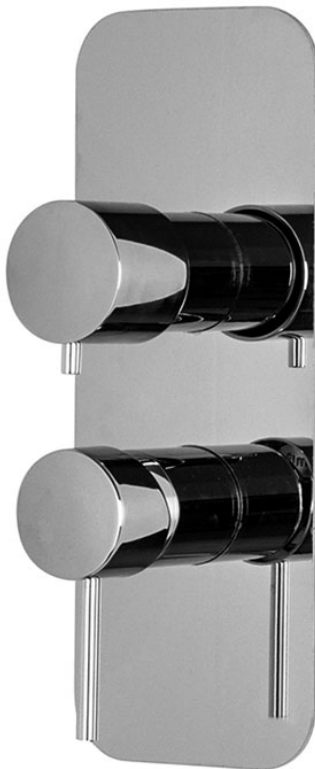

Code F3039X6

## BUILT-IN MIXER WITH 2/3 OUTLETS DIVERTER

- 2/3 outlets diverter
- exposed part only
- metal plate
- **built-in part to be ordered separately**

IMAGE

Finishing

-  CHROM  
CR
-  HL
-  HS
-  ZL
-  ZS
-  BRUSHED NICKEL  
SN
-  BLACK CHROME  
CN
-  BRUSHED BLACK CHROME  
CS
-  WHITE MATT  
BS
-  BLACK MATT  
NS