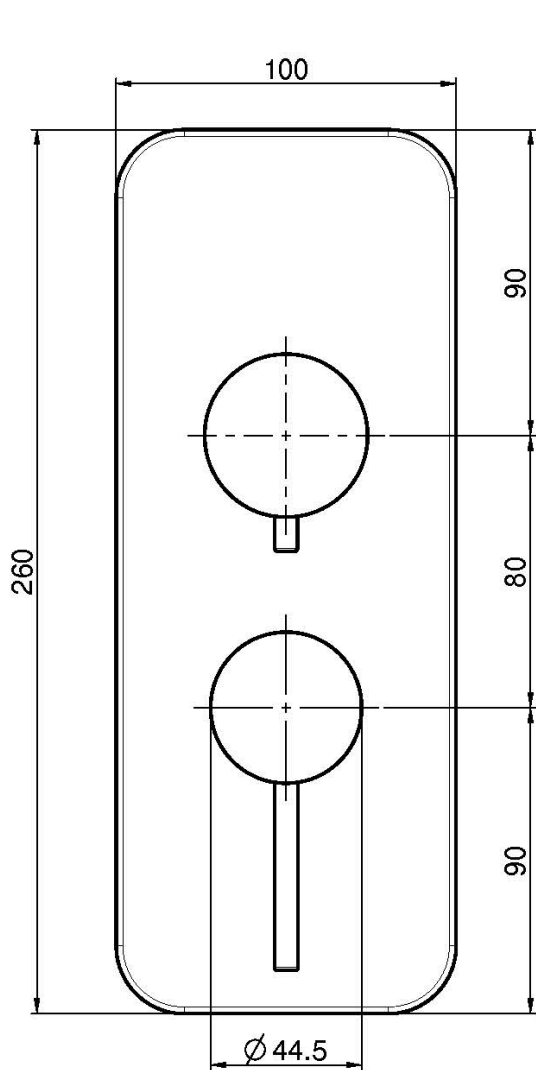

This drawing is the property of FIMA Carlo Frattini. Any complete or partial reproduction, or any transmission to third party without FIMA Carlo Frattini authorization is forbidden.