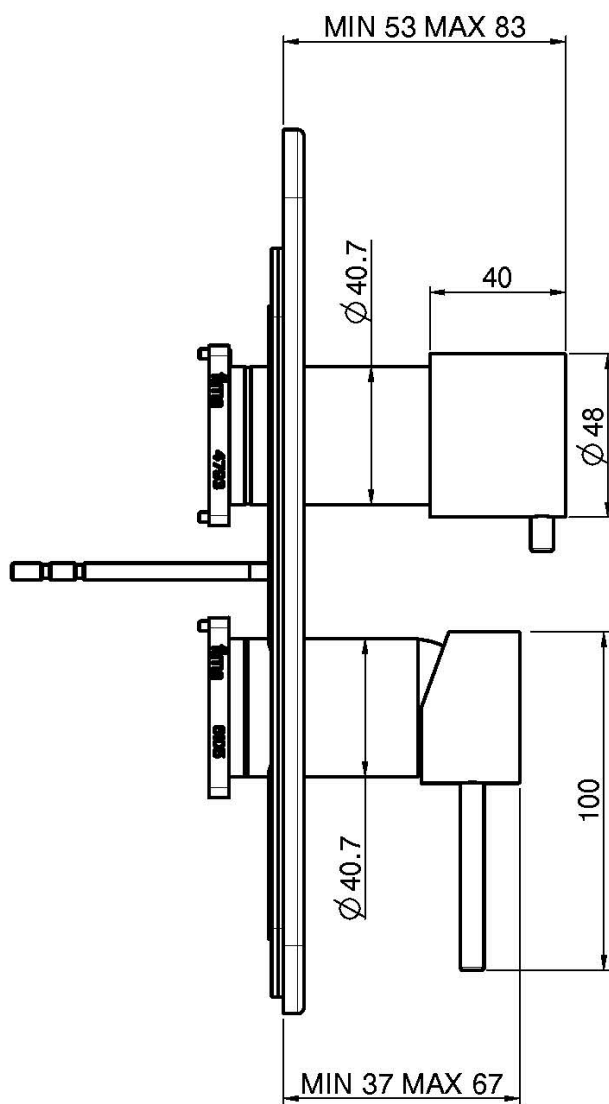

This drawing is the property of FIMA Carlo Frattini. Any complete or partial reproduction, or any transmission to third party without FIMA Carlo Frattini authorization is forbidden.