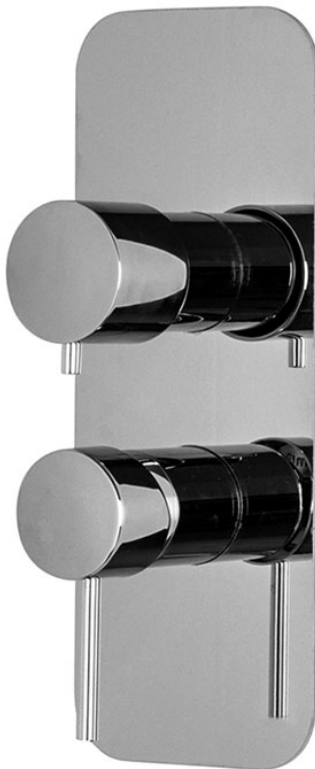

Code F3039X6

BUILT-IN MIXER WITH 2/3 OUTLETS DIVERTER

- 2/3 outlets diverter
- exposed part only
- metal plate
- **built-in part to be ordered separately**

IMAGE

See the general sales conditions in our current pricelist

Finishing

-  CHROM
CR
-  HL
-  HS
-  ZL
-  ZS
-  BRUSHED NICKEL
SN
-  BLACK CHROME
CN
-  BRUSHED BLACK CHROME
CS
-  WHITE MATT
BS
-  BLACK MATT
NS
-  GOLD
OR
-  BRUSHED GOLD
OS

PRODUCTS NEEDED TO BE ORDERED SEPARATELY