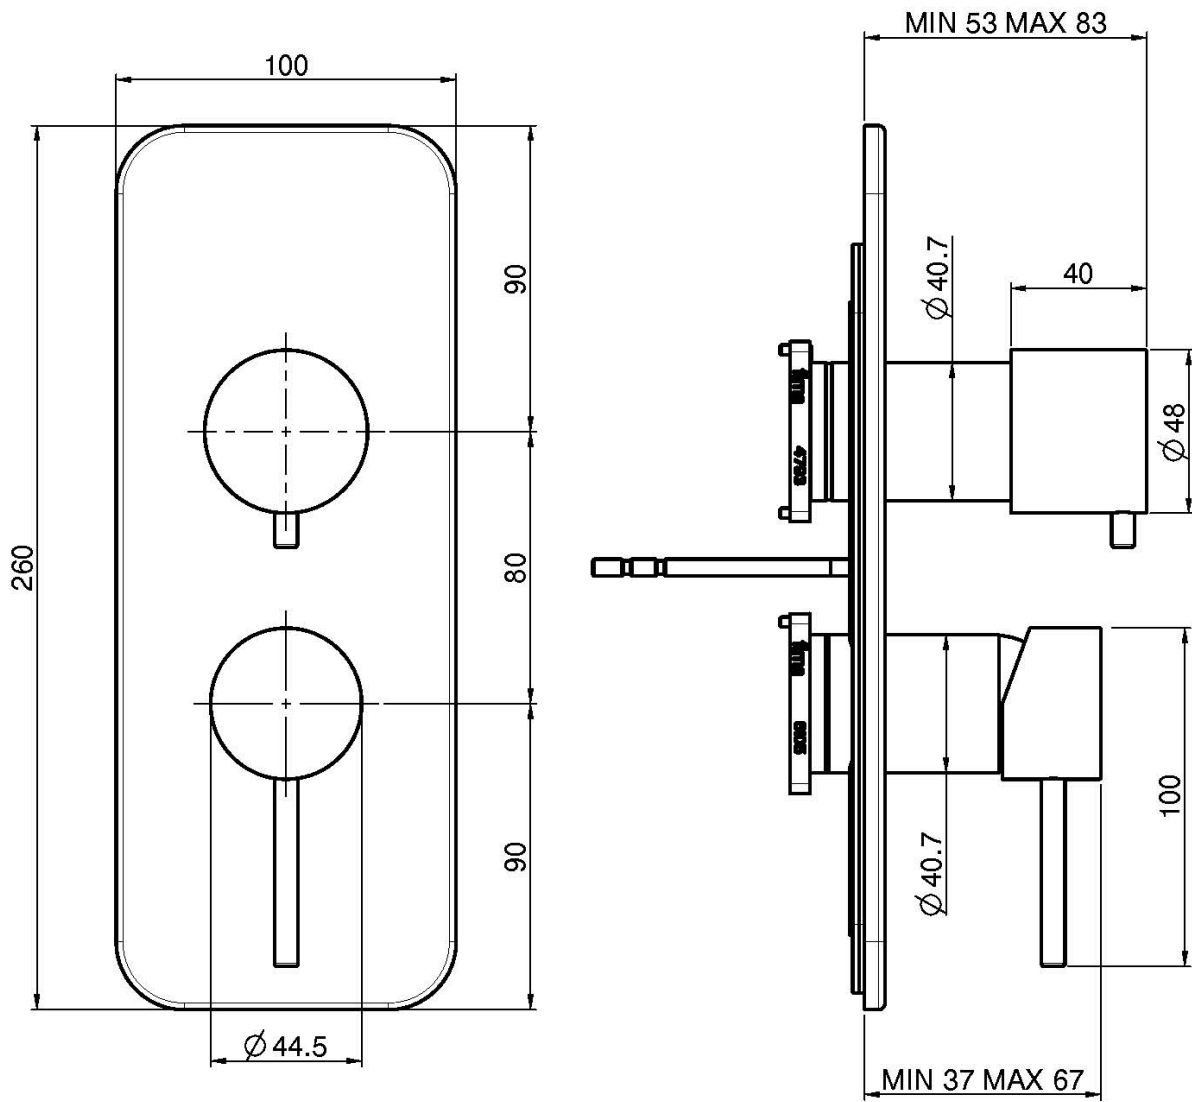

This drawing is the property of FIMA Carlo Frattini. Any complete or partial reproduction, or any transmission to third party without FIMA Carlo Frattini authorization is forbidden.