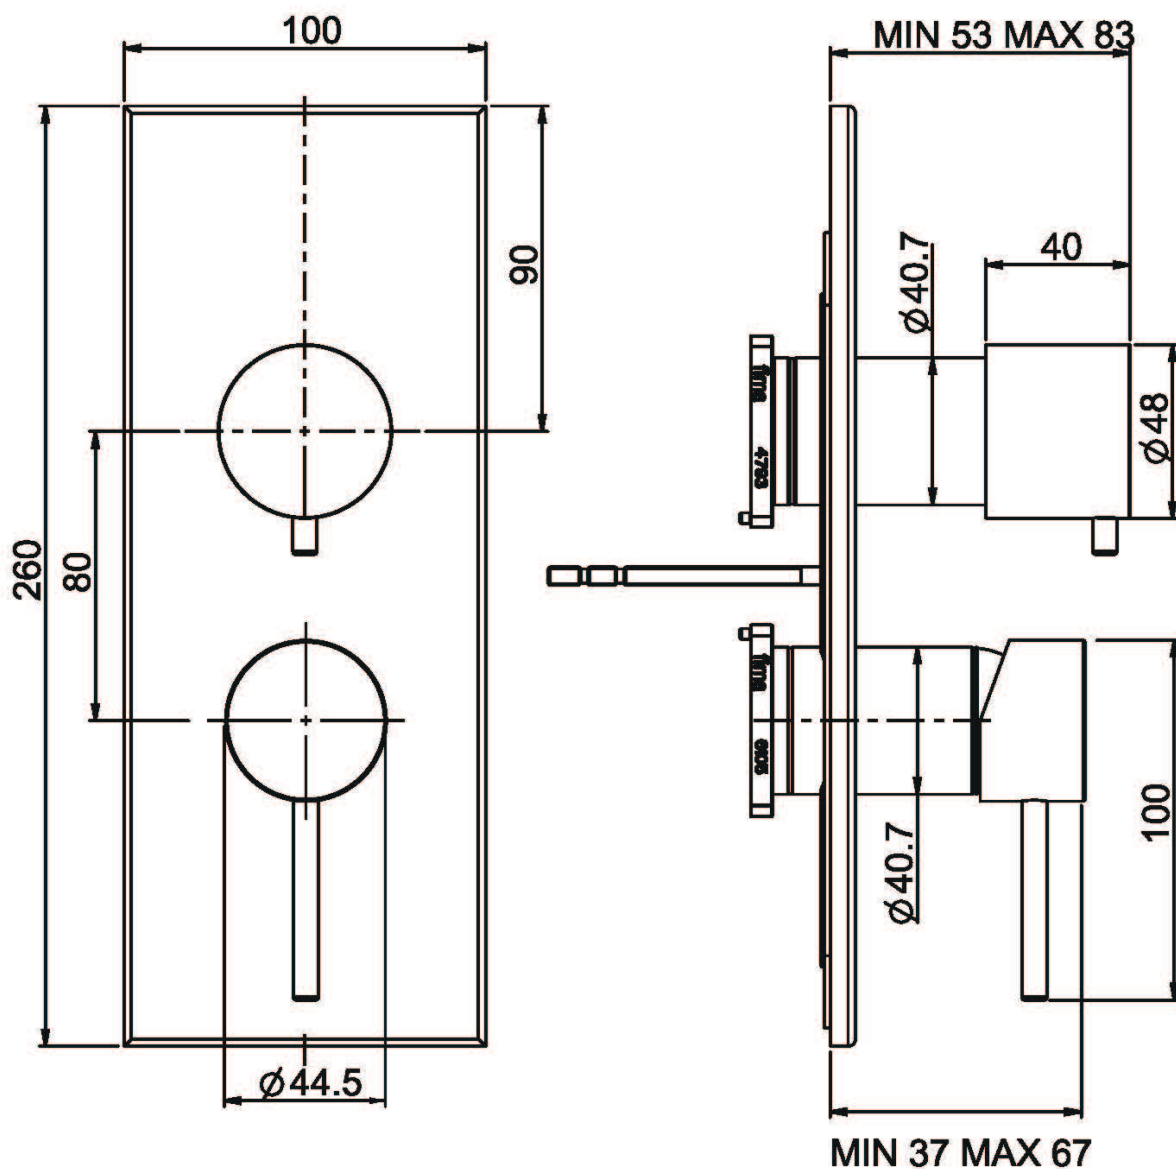

This drawing is the property of FIMA Carlo Frattini. Any complete or partial reproduction, or any transmission to third party without FIMA Carlo Frattini authorization is forbidden.