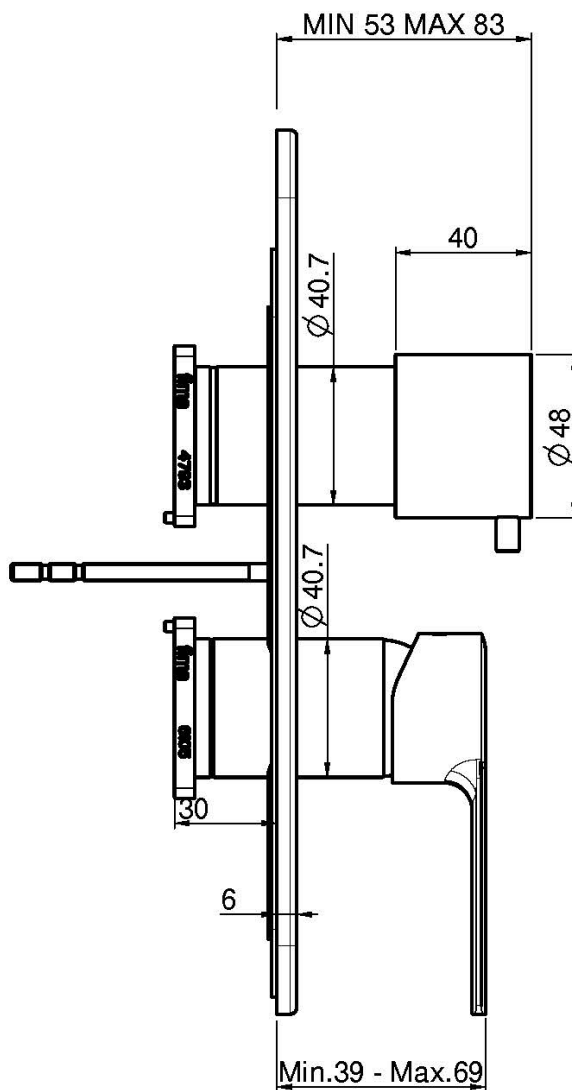

This drawing is the property of FIMA Carlo Frattini. Any complete or partial reproduction, or any transmission to third party without FIMA Carlo Frattini authorization is forbidden.