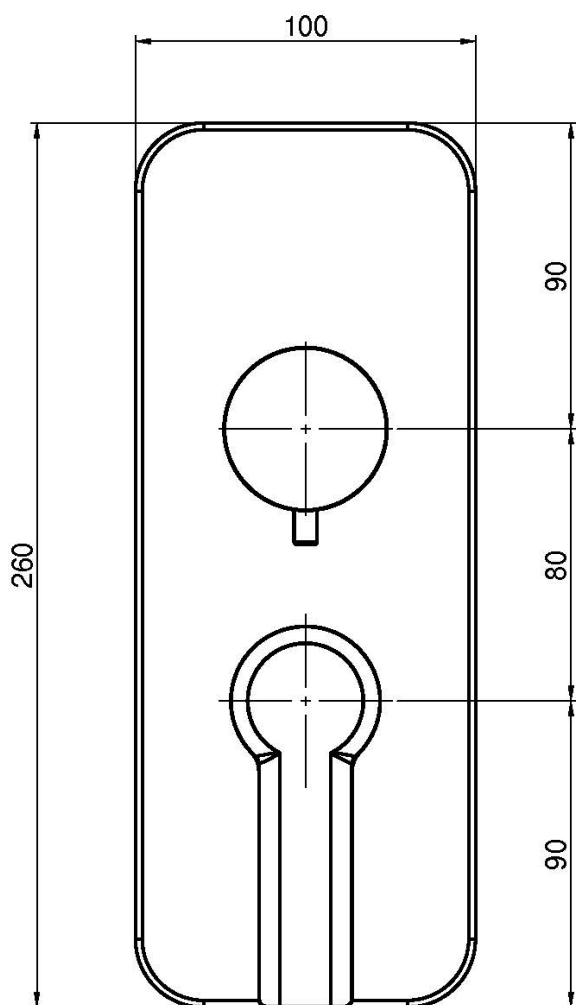

This drawing is the property of FIMA Carlo Frattini. Any complete or partial reproduction, or any transmission to third party without FIMA Carlo Frattini authorization is forbidden.