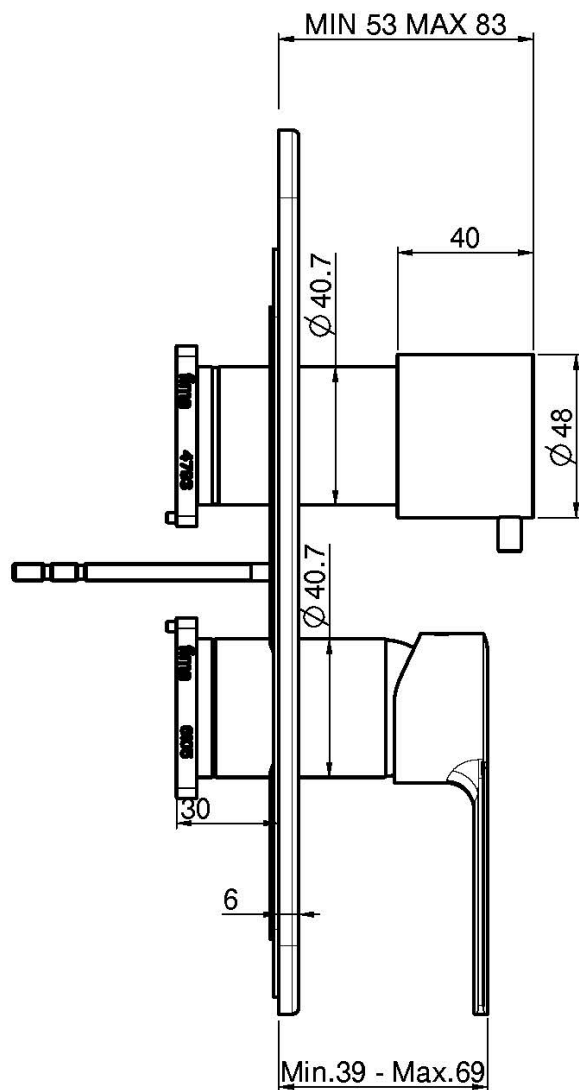

This drawing is the property of FIMA Carlo Frattini. Any complete or partial reproduction, or any transmission to third party without FIMA Carlo Frattini authorization is forbidden.