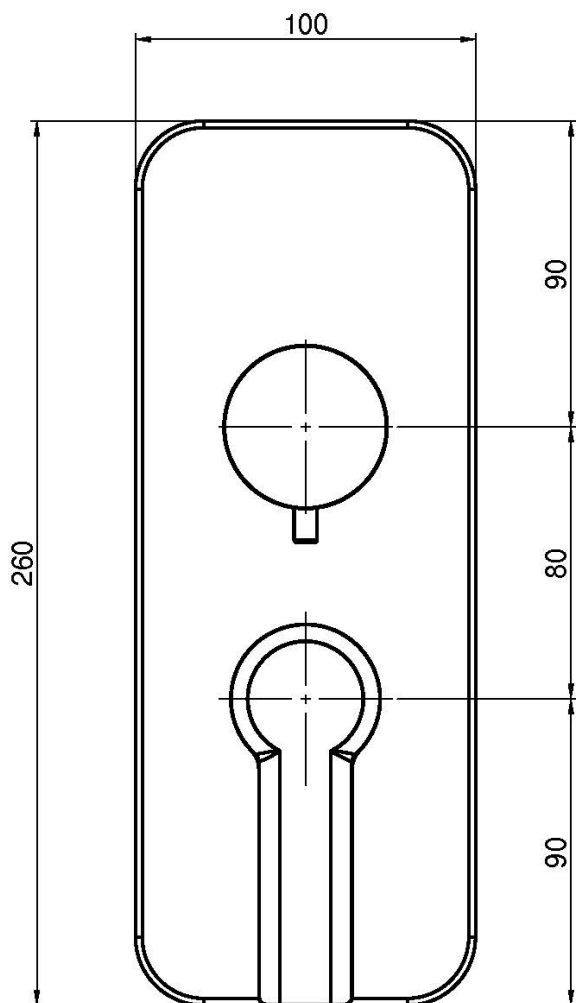

This drawing is the property of FIMA Carlo Frattini. Any complete or partial reproduction, or any transmission to third party without FIMA Carlo Frattini authorization is forbidden.