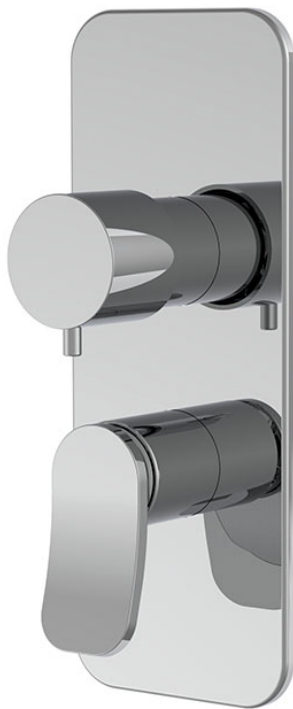

Code F3389X6

### BUILT-IN MIXER WITH 2/3 OUTLETS DIVERTER

- exposed part only
- 2/3 outlets diverter
- metal plate
- **built-in part to be ordered separately**

### Finishing

-  CHROM  
CR
-  BRUSHED NICKEL  
SN
-  WHITE MATT  
BS
-  BLACK MATT  
NS

### IMAGE