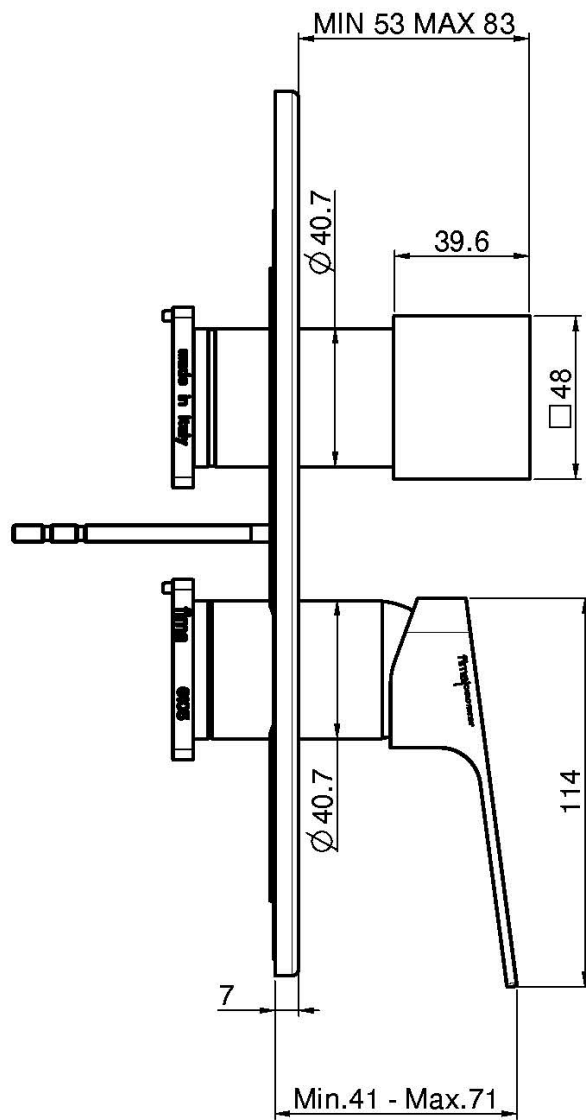

Code F3389X6

**BUILT-IN MIXER WITH 2/3 OUTLETS  
DIVERTER**

- exposed part only
- 2/3 outlets diverter
- metal plate
- **built-in part to be ordered separately**

**Finishing**

-  CHROM  
CR
-  BRUSHED NICKEL  
SN
-  WHITE MATT  
BS
-  BLACK MATT  
NS

**IMAGE**

**PRODUCTS NEEDED TO BE ORDERED  
SEPARATELY**

Built-in part

See the general sales conditions in our current pricelist

This drawing is the property of FIMA Carlo Frattini. Any complete or partial reproduction, or any transmission to third party without FIMA Carlo Frattini authorization is forbidden.