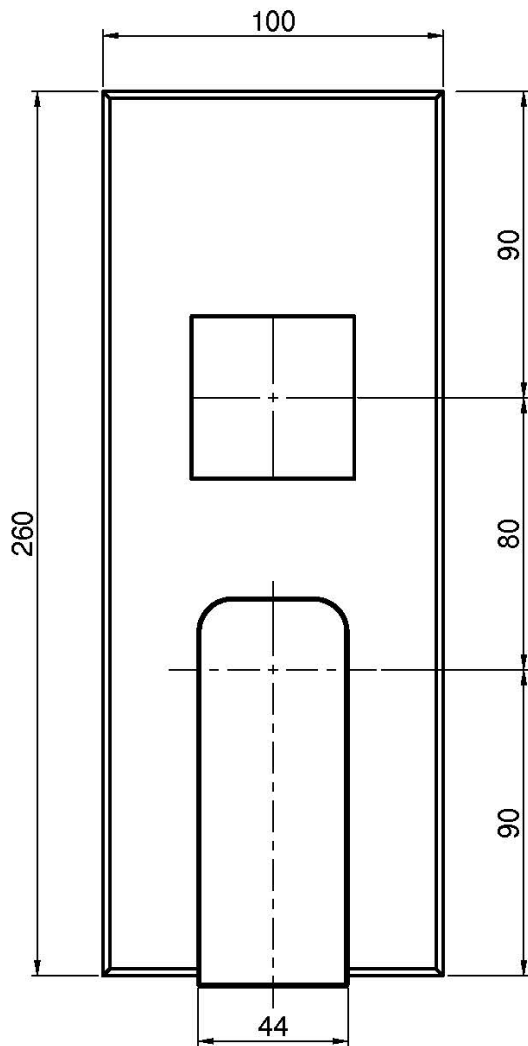

This drawing is the property of FIMA Carlo Frattini. Any complete or partial reproduction, or any transmission to third party without FIMA Carlo Frattini authorization is forbidden.