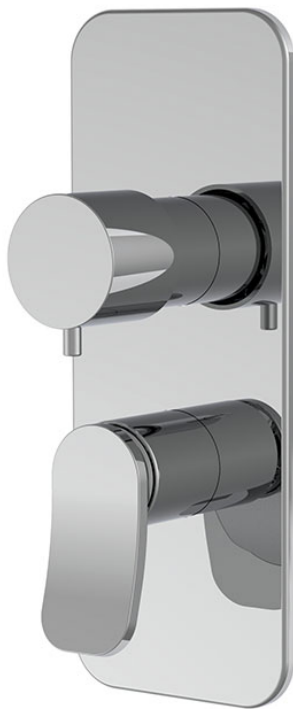

Code F3389X6

**BUILT-IN MIXER WITH 2/3 OUTLETS
DIVERTER**

- exposed part only
- 2/3 outlets diverter
- metal plate
- **built-in part to be ordered separately**

Finishing

- CHROM
  CR
- BRUSHED NICKEL
  SN
- WHITE MATT
  BS
- BLACK MATT
  NS

IMAGE

**PRODUCTS NEEDED TO BE ORDERED
SEPARATELY**

Built-in part

See the general sales conditions in our current pricelist