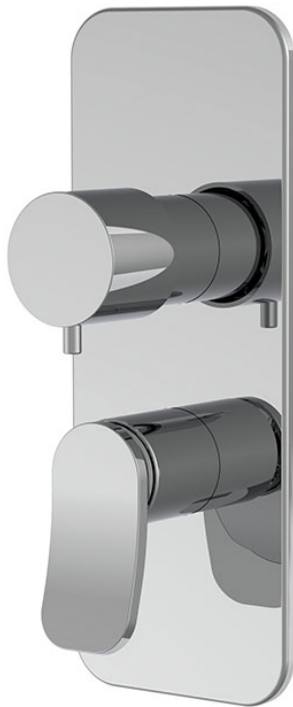

Code F3809X6

BUILT-IN MIXER WITH 2/3 OUTLETS DIVERTER

- exposed part only
- 2/3 outlets diverter
- metal plate
- **built-in part to be ordered separately**

IMAGE

See the general sales conditions in our current pricelist

Finishing

-  CHROM
CR
-  HL
-  HS
-  ZL
-  ZS
-  BRUSHED NICKEL
SN
-  BLACK CHROME
CN
-  BRUSHED BLACK CHROME
CS
-  WHITE MATT
BS
-  BLACK MATT
NS
-  GOLD
OR
-  BRUSHED GOLD
OS

PRODUCTS NEEDED TO BE ORDERED SEPARATELY