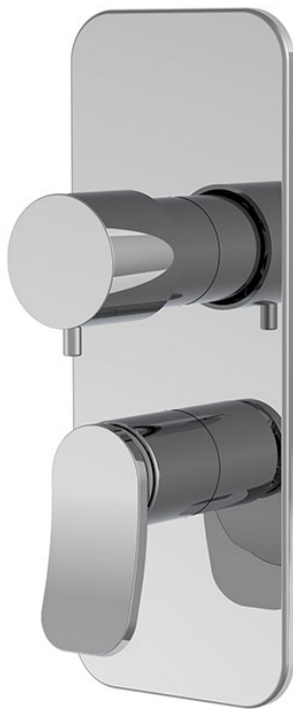

Code F3809X6

BUILT-IN MIXER WITH 2/3 OUTLETS DIVERTER

- exposed part only
- 2/3 outlets diverter
- metal plate
- **built-in part to be ordered separately**

IMAGE

See the general sales conditions in our current pricelist

Finishing

-  CHROM
CR
-  HL
-  HS
-  ZL
-  ZS
-  BRUSHED NICKEL
SN
-  BLACK CHROME
CN
-  BRUSHED BLACK CHROME
CS
-  WHITE MATT
BS
-  BLACK MATT
NS
-  GOLD
OR
-  BRUSHED GOLD
OS

PRODUCTS NEEDED TO BE ORDERED
SEPARATELY

[Built-in part](#)