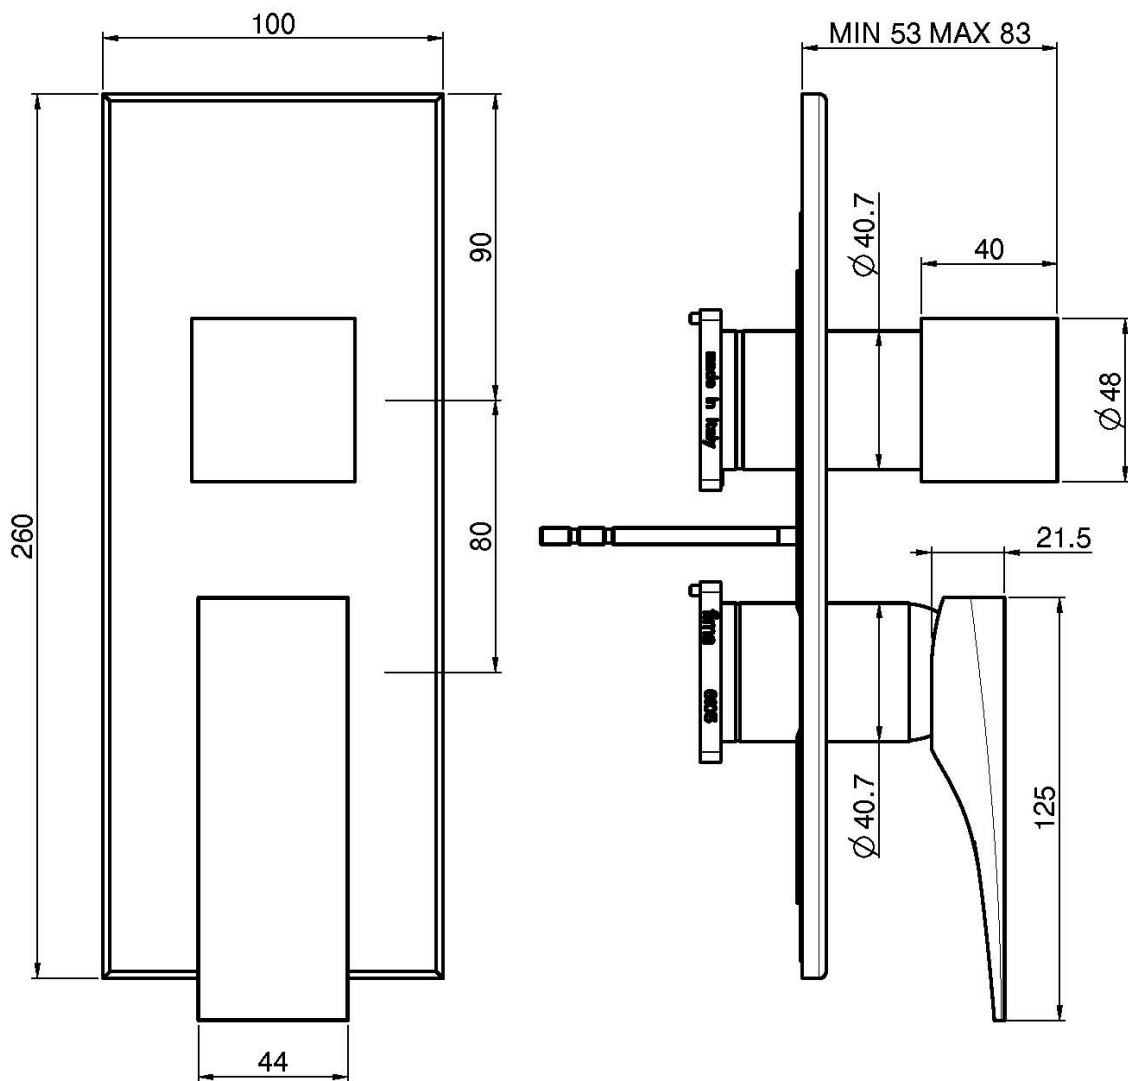

This drawing is the property of FIMA Carlo Frattini. Any complete or partial reproduction, or any transmission to third party without FIMA Carlo Frattini authorization is forbidden.