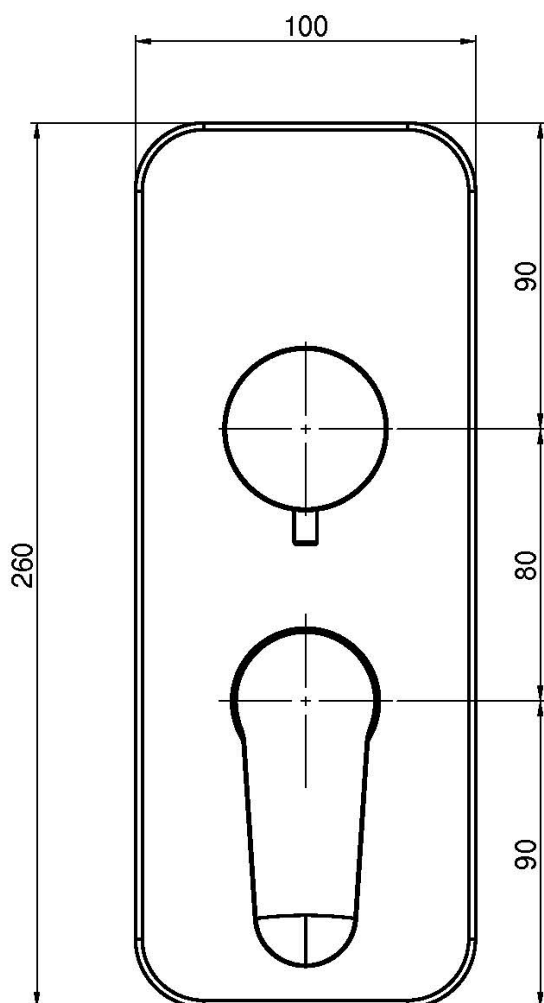

This drawing is the property of FIMA Carlo Frattini. Any complete or partial reproduction, or any transmission to third party without FIMA Carlo Frattini authorization is forbidden.