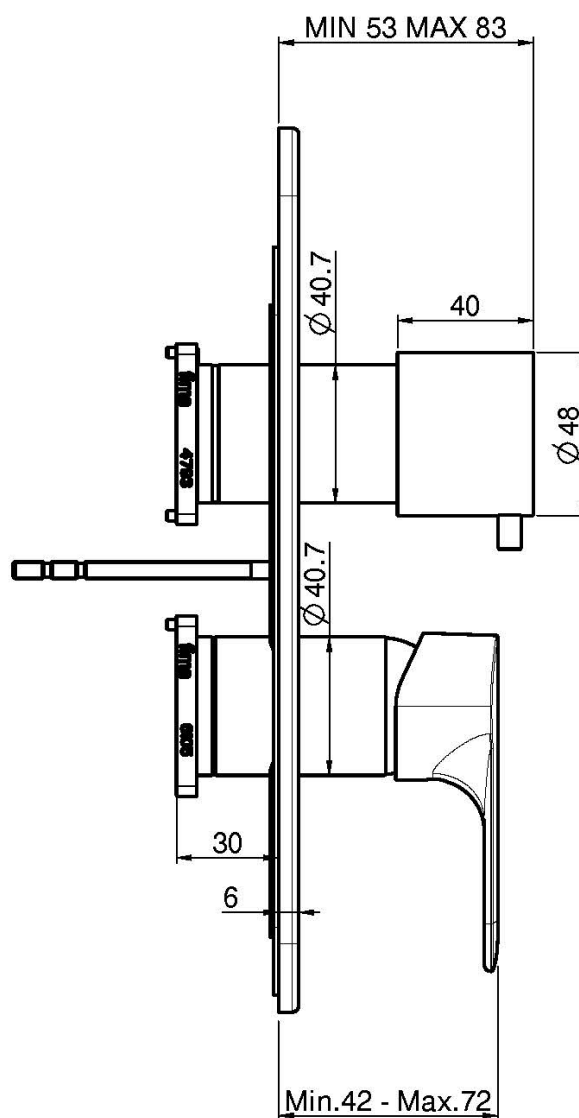

This drawing is the property of FIMA Carlo Frattini. Any complete or partial reproduction, or any transmission to third party without FIMA Carlo Frattini authorization is forbidden.