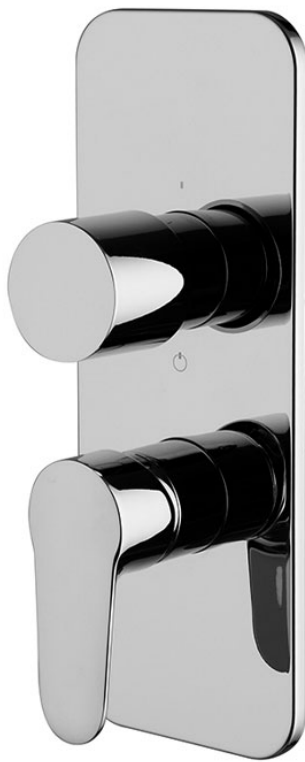

Code F3839X6

BUILT-IN MIXER WITH 2/3 OUTLETS DIVERTER

- exposed part only
- 2/3 outlets diverter
- **built-in part to be ordered separately**

Finishing

 CHROM
CR

 BLACK MATT
NS

IMAGE

PRODUCTS NEEDED TO BE ORDERED SEPARATELY