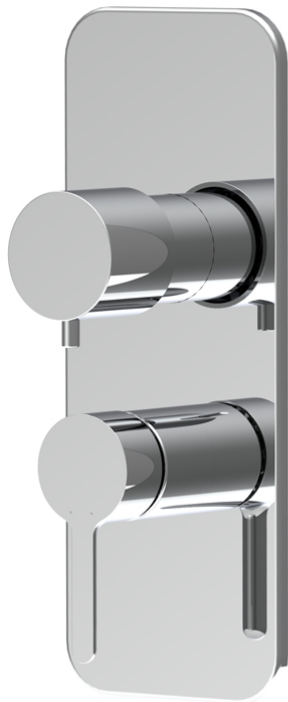

Code F3119X6

**BUILT-IN MIXER WITH 2/3 OUTLETS  
DIVERTER**

- exposed part only
- 2/3 outlets diverter
- metal plate
- **built-in part to be ordered separately**

IMAGE

Finishing

-  CHROM  
CR
-  HL
-  HS
-  ZL
-  ZS
-  BRUSHED NICKEL  
SN
-  BLACK CHROME  
CN
-  BRUSHED BLACK CHROME  
CS
-  WHITE MATT  
BS
-  BLACK MATT  
NS