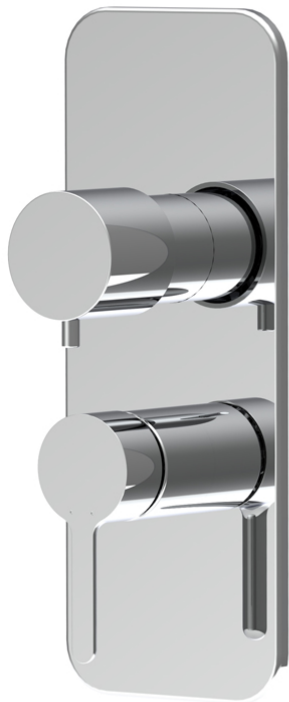

Code F3119X6

BUILT-IN MIXER WITH 2/3 OUTLETS DIVERTER

- exposed part only
- 2/3 outlets diverter
- metal plate
- **built-in part to be ordered separately**

IMAGE

Finishing

-  CHROM
CR
-  HL
-  HS
-  ZL
-  ZS
-  BRUSHED NICKEL
SN
-  BLACK CHROME
CN
-  BRUSHED BLACK CHROME
CS
-  WHITE MATT
BS
-  BLACK MATT
NS