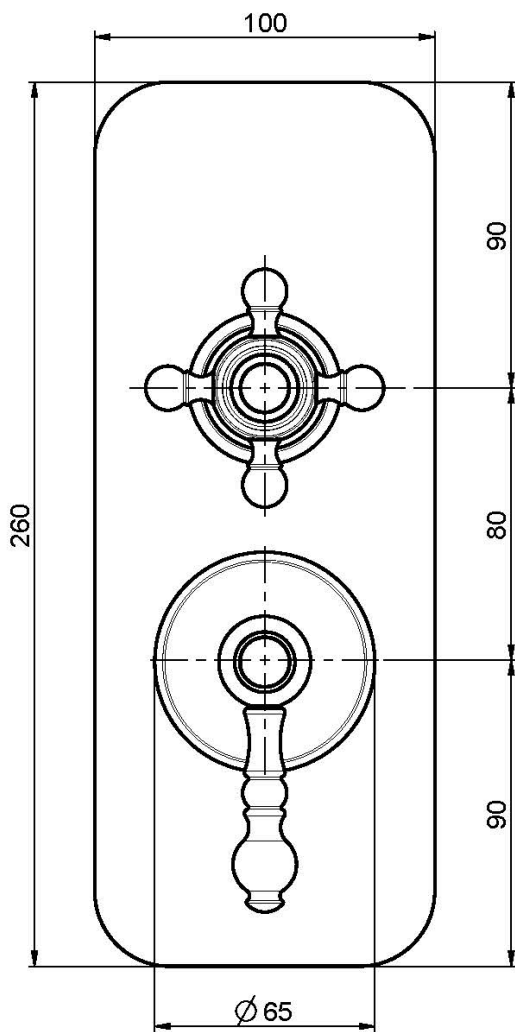

Code F5089X6

BUILT-IN MIXER WITH 2/3 OUTLETS DIVERTER

- 2/3 outlets diverter
- exposed part only
- metal plate
- **built-in part to be ordered separately**

Finishing

-  CHROM
CR
-  BRUSHED NICKEL
SN
-  GOLD
OR
-  BRUSHED GOLD
OS
-  OLD BRONZE
BR
-  ANTIQUE COPPER
RA

IMAGE

PRODUCTS NEEDED TO BE ORDERED SEPARATELY

[Built-in part](#)

See the general sales conditions in our current pricelist

This drawing is the property of FIMA Carlo Frattini. Any complete or partial reproduction, or any transmission to third party without FIMA Carlo Frattini authorization is forbidden.