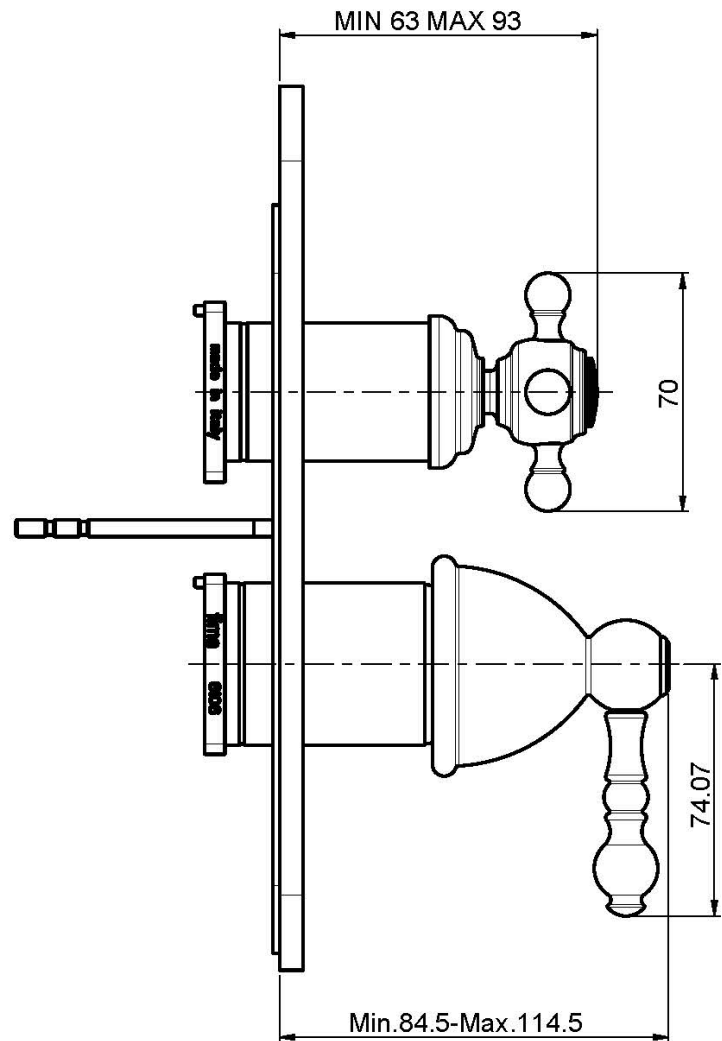

This drawing is the property of FIMA Carlo Frattini. Any complete or partial reproduction, or any transmission to third party without FIMA Carlo Frattini authorization is forbidden.