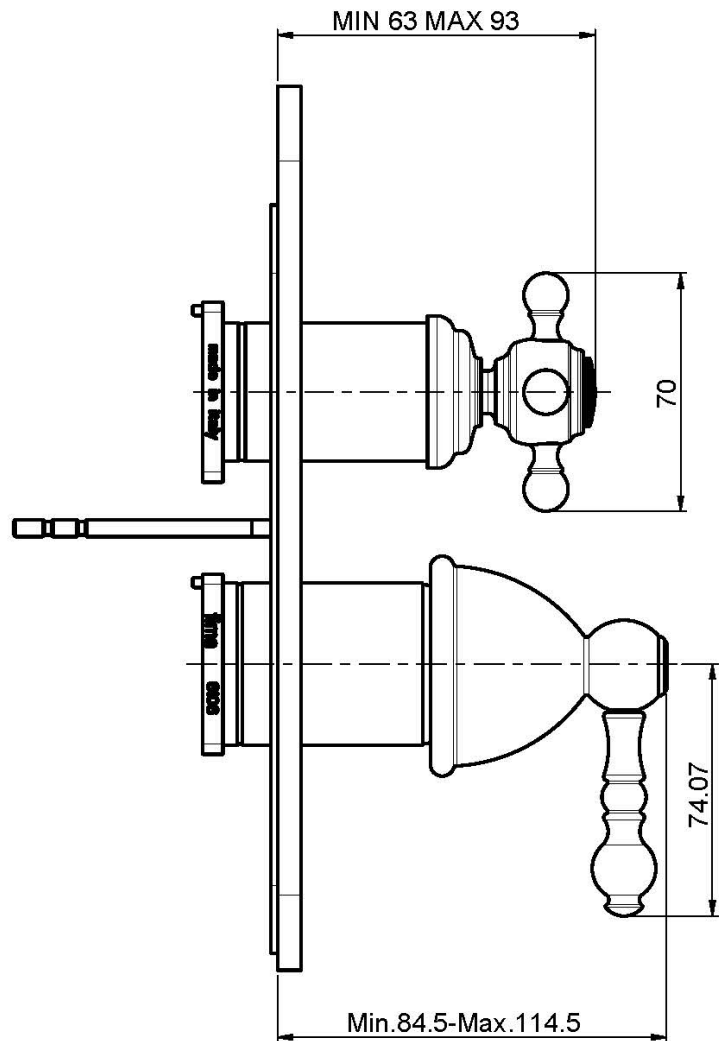

This drawing is the property of FIMA Carlo Frattini. Any complete or partial reproduction, or any transmission to third party without FIMA Carlo Frattini authorization is forbidden.