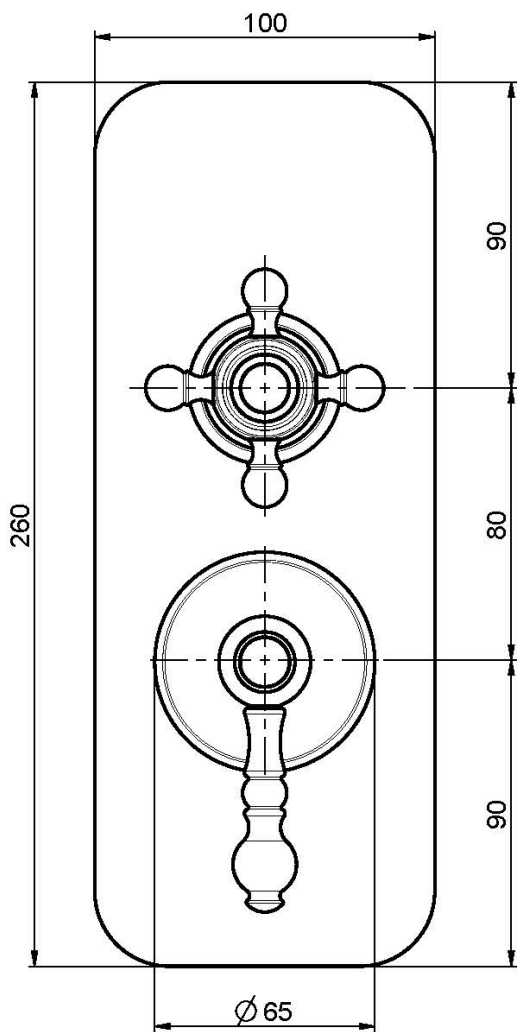

Code F5089X6

BUILT-IN MIXER WITH 2/3 OUTLETS DIVERTER

- 2/3 outlets diverter
- exposed part only
- metal plate
- **built-in part to be ordered separately**

Finishing

-  CHROM
CR
-  BRUSHED NICKEL
SN
-  GOLD
OR
-  BRUSHED GOLD
OS
-  OLD BRONZE
BR
-  ANTIQUE COPPER
RA

IMAGE

PRODUCTS NEEDED TO BE ORDERED SEPARATELY

[Built-in part](#)

See the general sales conditions in our current pricelist

This drawing is the property of FIMA Carlo Frattini. Any complete or partial reproduction, or any transmission to third party without FIMA Carlo Frattini authorization is forbidden.