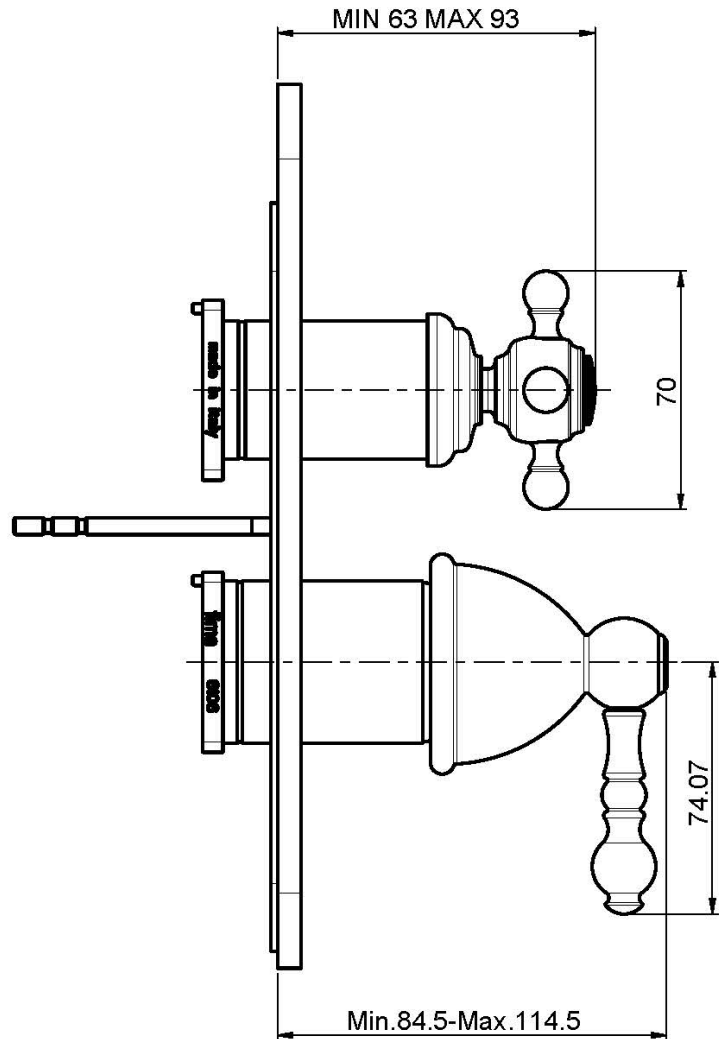

This drawing is the property of FIMA Carlo Frattini. Any complete or partial reproduction, or any transmission to third party without FIMA Carlo Frattini authorization is forbidden.