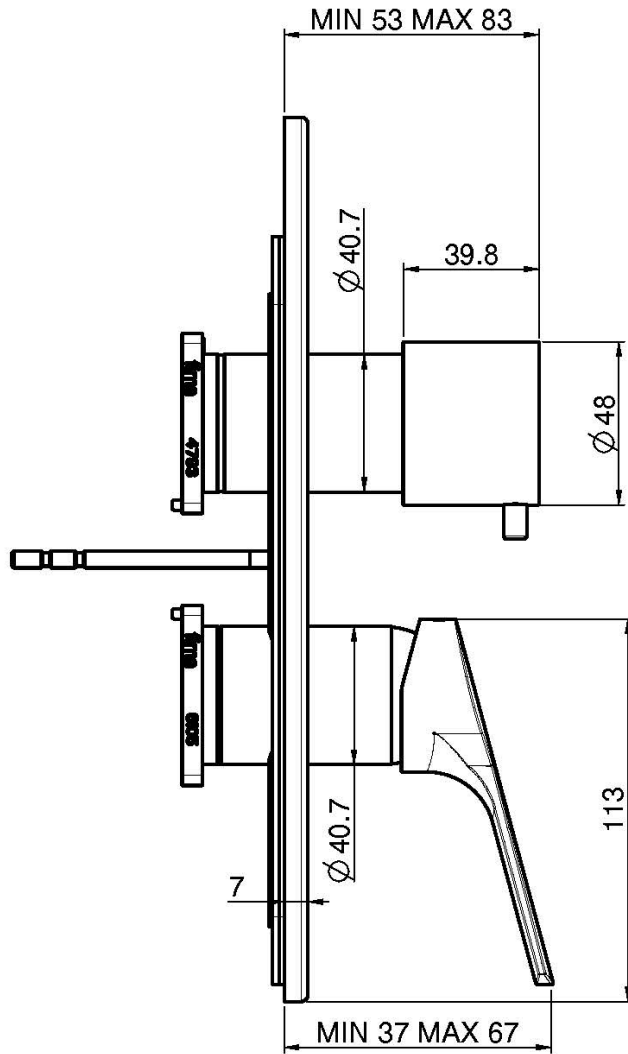

This drawing is the property of FIMA Carlo Frattini. Any complete or partial reproduction, or any transmission to third party without FIMA Carlo Frattini authorization is forbidden.